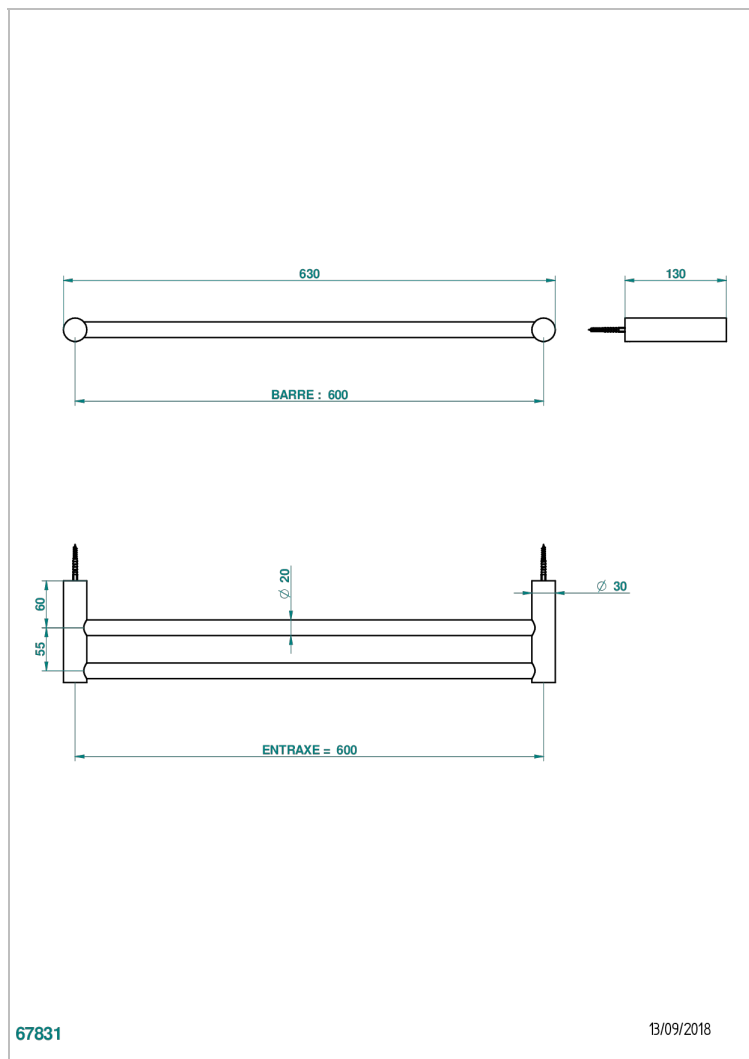

# BEYOND CRYSTAL - RED CRYSTAL

U6H-516/60

Towel rail, 2 fixed rails, length: 600 mm

THG<sup>®</sup>  
PARIS

## CHARACTERISTIC

- Beyond Crystal - Red crystal
- Towel rail, 2 fixed rails, length: 600 mm