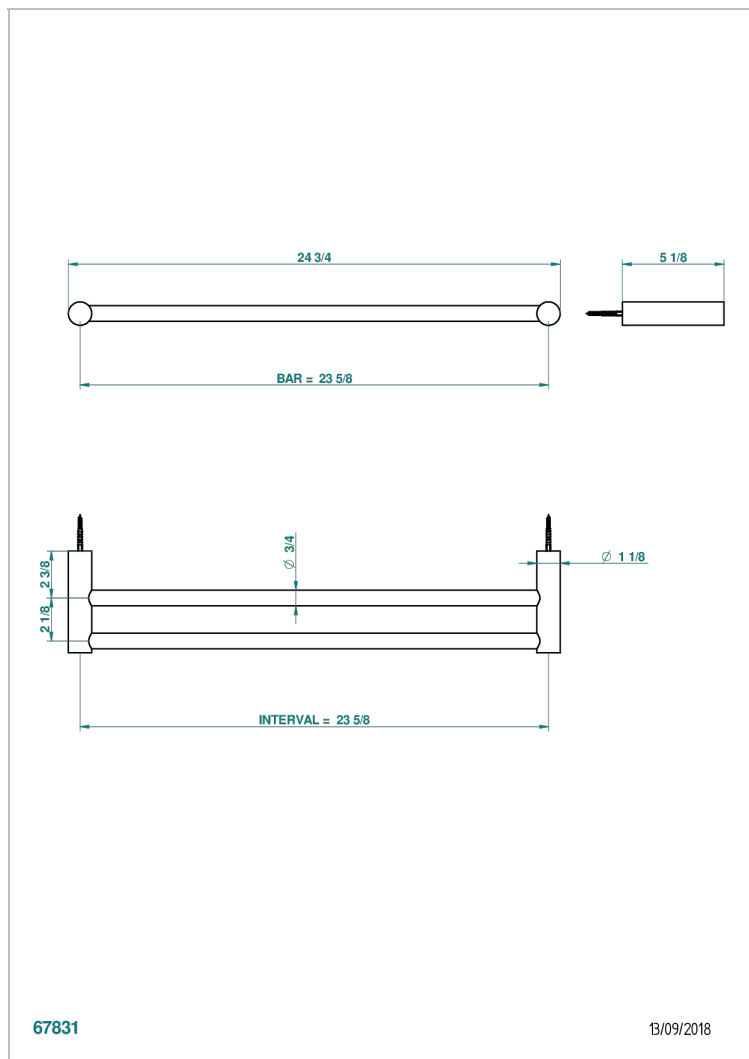

BEYOND CRYSTAL - RED CRYSTAL

U6H-516/60

Towel rail, 2 fixed rails, length: 600 mm

THG[®]
PARIS

CHARACTERISTIC

- Beyond Crystal - Red crystal
- Towel rail, 2 fixed rails, length: 600 mm

AVAILABLE FINITIONS

Antique nickel - H28
Black ceram - D30
Blush PVD - H62
Brass color PVD - H49
Brown bronze color PVD - F33
Gold color PVD - H52