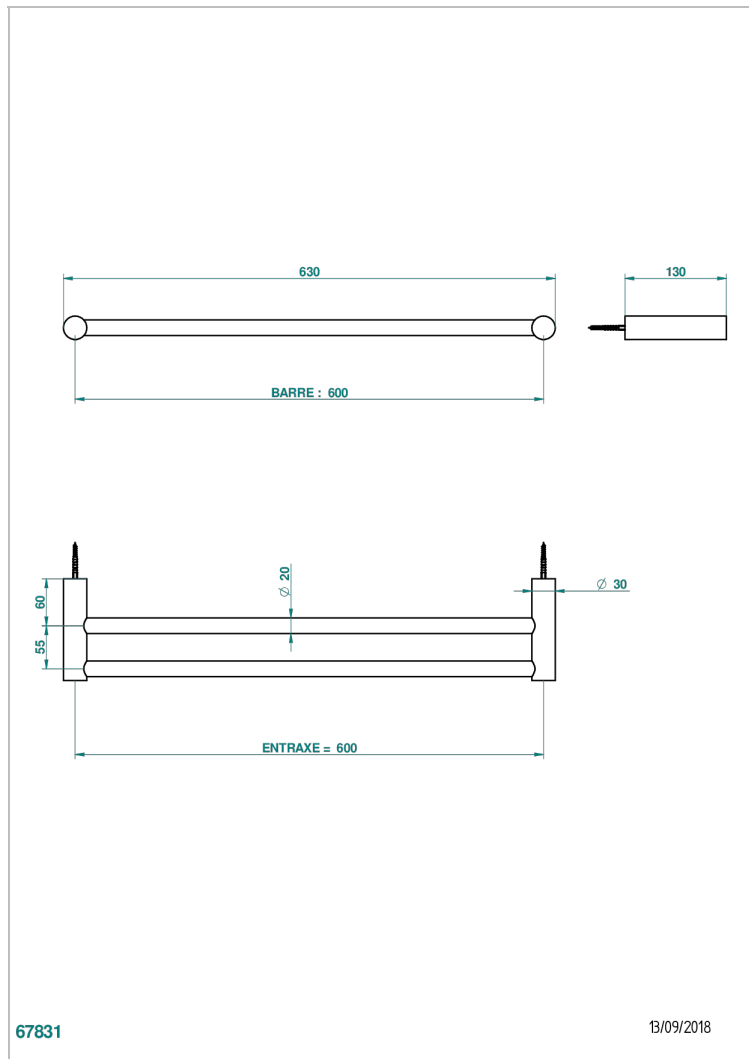

BEYOND CRYSTAL - RED CRYSTAL

U6H-516/60

Towel rail, 2 fixed rails, length: 600 mm

THG[®]
PARIS

CHARACTERISTIC

- Beyond Crystal - Red crystal
- Towel rail, 2 fixed rails, length: 600 mm

AVAILABLE FINITIONS

Antique nickel - H28
Black ceram - D30
Blush PVD - H62
Brass color PVD - H49
Brown bronze color PVD - F33
Gold color PVD - H52