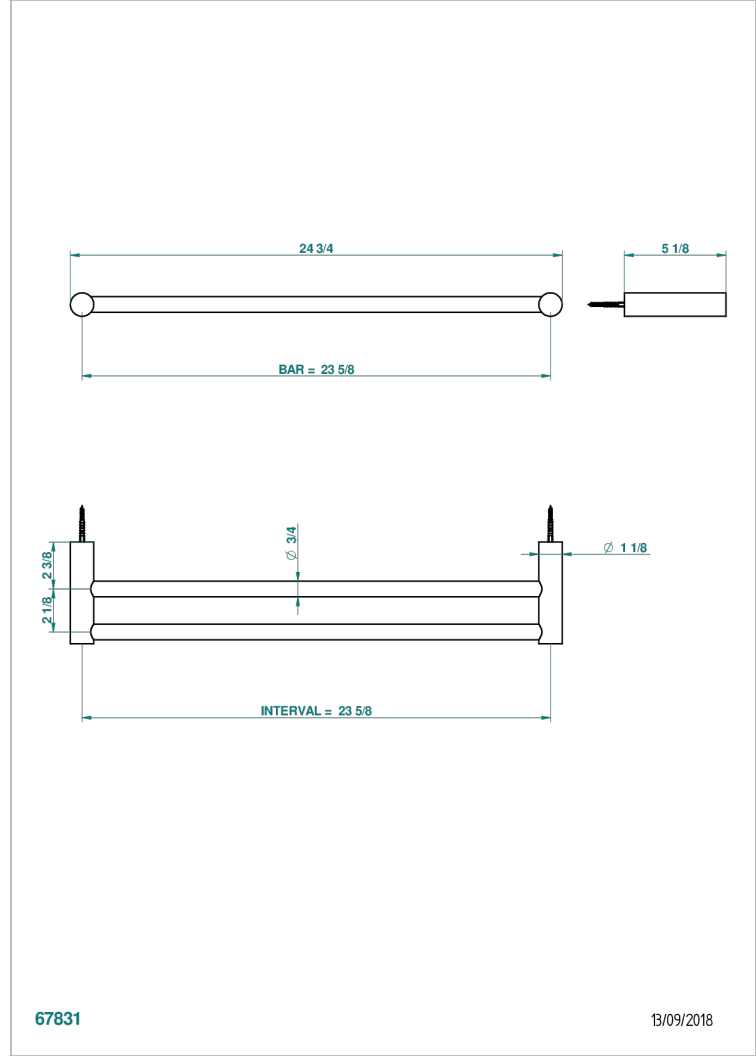

BEYOND CRYSTAL - CRISTAL ROJO

U6H-516/60

Towel rail, 2 fixed rails, length: 600 mm

THG[®]
PARIS

CARACTERÍSTICAS

- Beyond Crystal - cristal rojo
- Towel rail, 2 fixed rails, length: 600 mm

ACABADOS DISPONIBLES