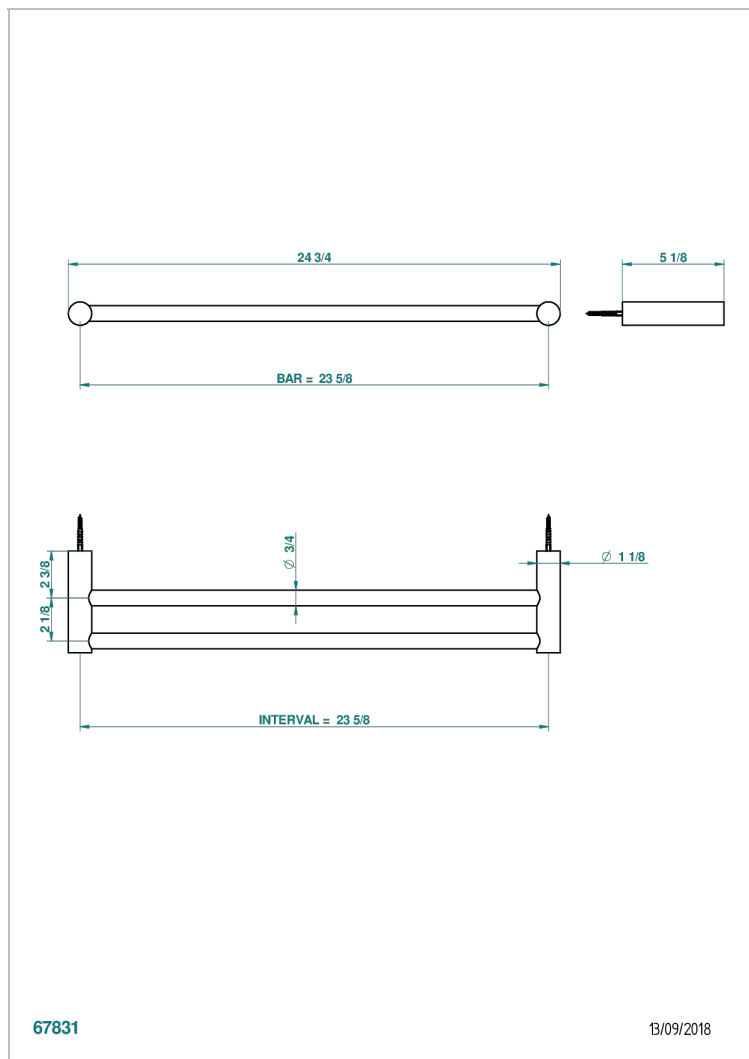

# BEYOND CRYSTAL - RED CRYSTAL

U6H-516/60

Towel rail, 2 fixed rails, length: 600 mm

THG<sup>®</sup>  
PARIS

## CHARACTERISTIC

- Beyond Crystal - Red crystal
- Towel rail, 2 fixed rails, length: 600 mm