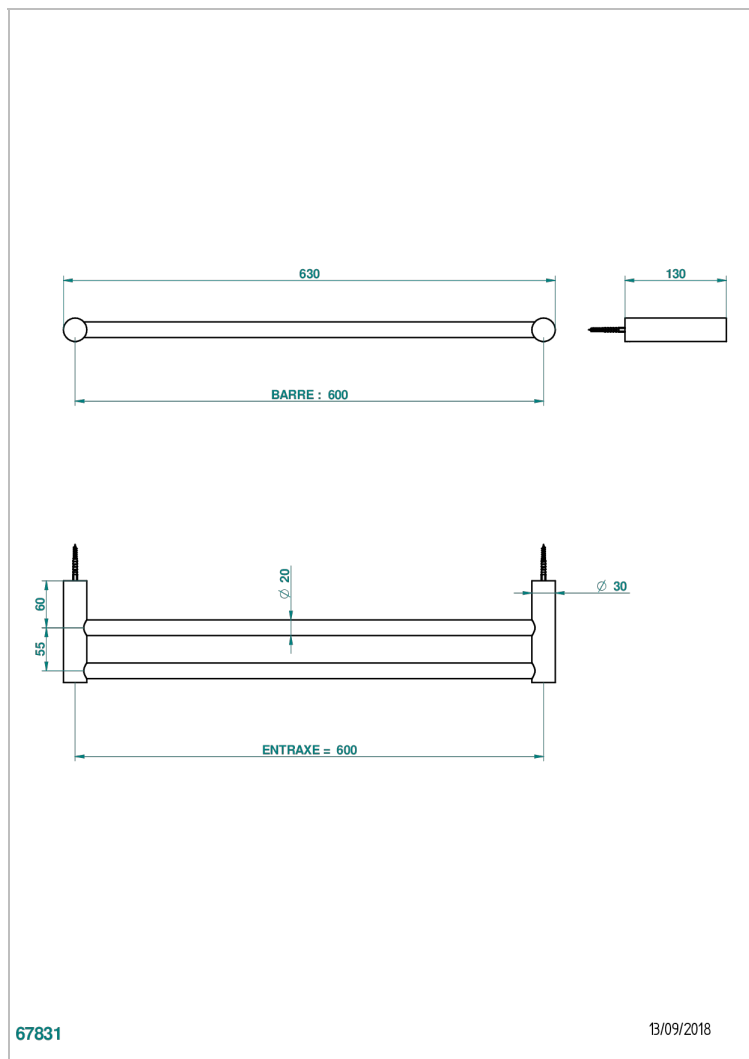

BEYOND CRYSTAL - RED CRYSTAL

U6H-516/60

Towel rail, 2 fixed rails, length: 600 mm

THG[®]
PARIS

CHARACTERISTIC

- Beyond Crystal - Red crystal
- Towel rail, 2 fixed rails, length: 600 mm

AVAILABLE FINITIONS

Antique nickel - H28
Black ceram - D30
Blush PVD - H62
Brass color PVD - H49
Brown bronze color PVD - F33
Gold color PVD - H52