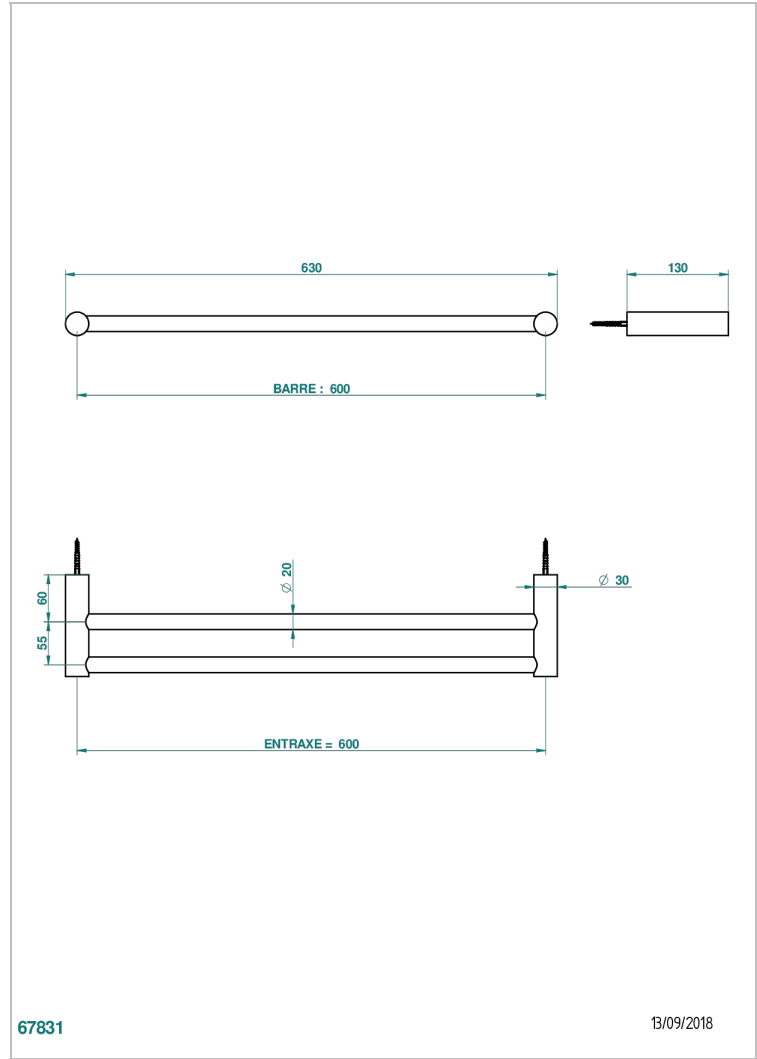

BEYOND CRYSTAL - RED CRYSTAL

U6H-516/60

Towel rail, 2 fixed rails, length: 600 mm

THG[®]
PARIS

67831

13/09/2018

特色

- Beyond Crystal - Red crystal
- Towel rail, 2 fixed rails, length: 600 mm

复古镍 - H28
抛光金 (24K金) - F01
抛光铬 - A02
抛光铬/抛光金 - G02
浅金 - F30