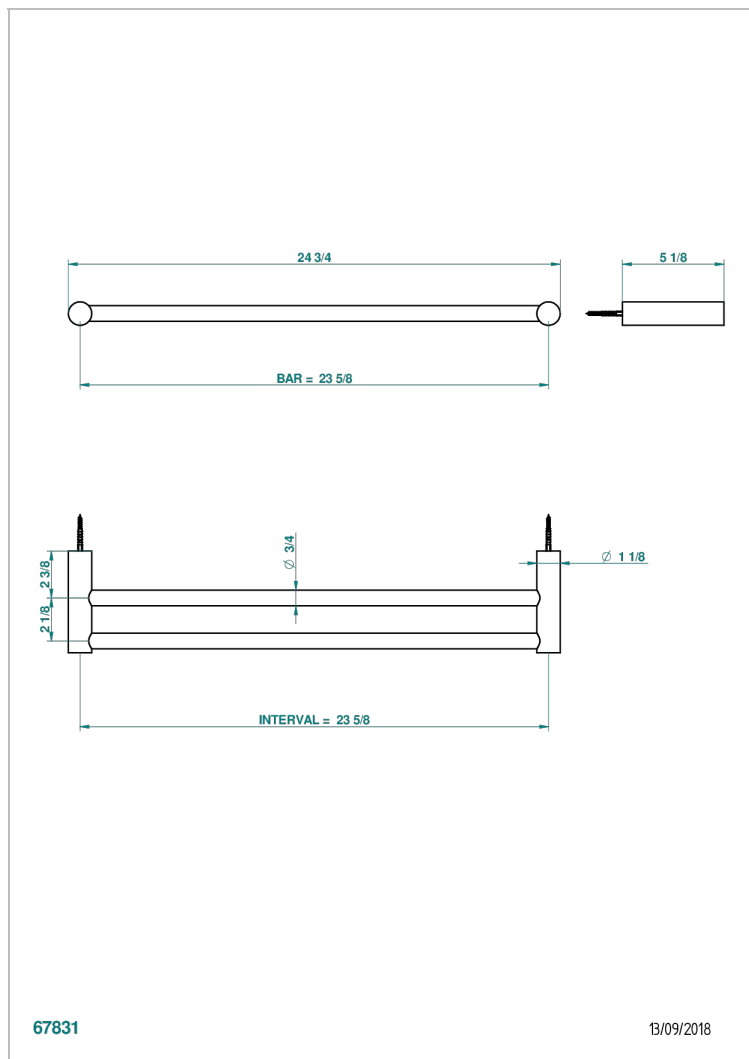

BEYOND CRYSTAL - CRISTAL ROJO

U6H-516/60

Towel rail, 2 fixed rails, length: 600 mm

THG[®]
PARIS

CARACTERÍSTICAS

- Beyond Crystal - cristal rojo
- Towel rail, 2 fixed rails, length: 600 mm

ACABADOS DISPONIBLES