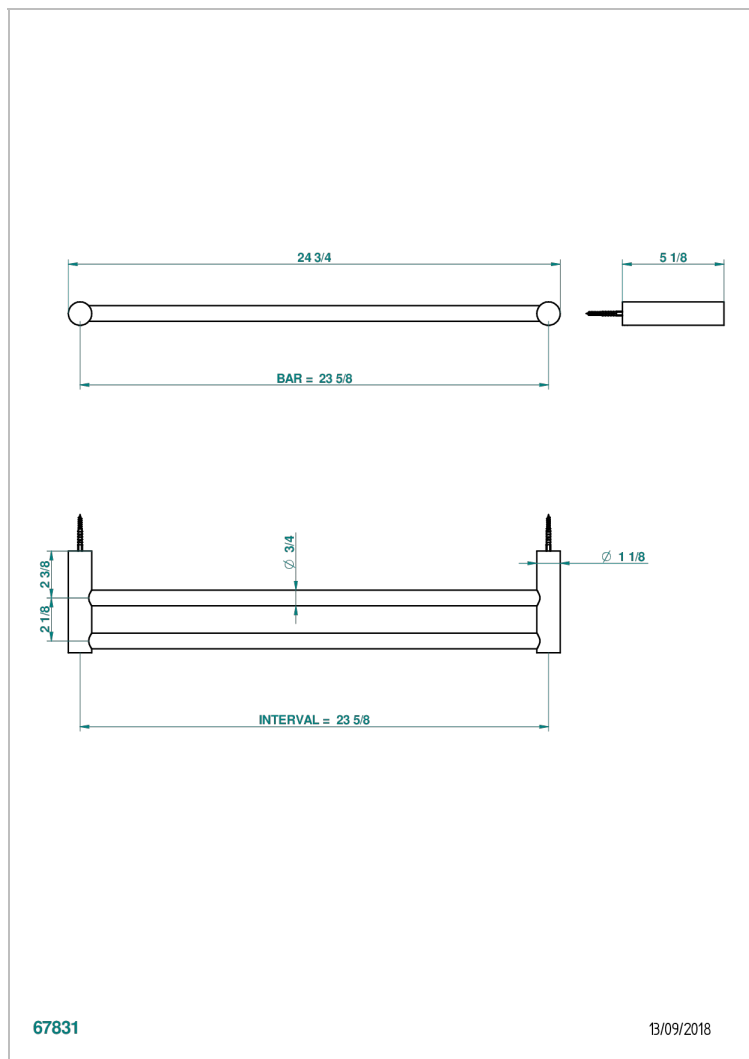

# BEYOND CRYSTAL - RED CRYSTAL

U6H-516/60

Towel rail, 2 fixed rails, length: 600 mm

## CHARACTERISTIC

- Beyond Crystal - Red crystal
- Towel rail, 2 fixed rails, length: 600 mm