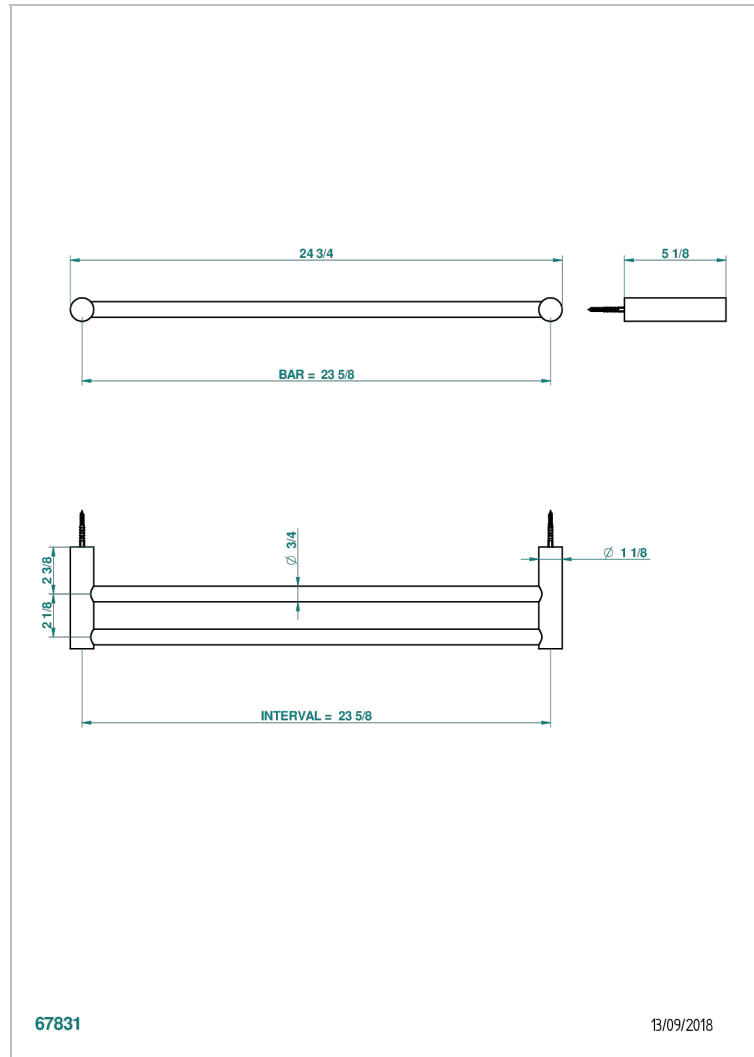

BEYOND CRYSTAL - RED CRYSTAL

U6H-516/60

Towel rail, 2 fixed rails, length: 600 mm

特色

- Beyond Crystal - Red crystal
- Towel rail, 2 fixed rails, length: 600 mm

可选饰面

Black ceram - D30
Blush PVD - H62
Graphite PVD - H64
Matt Umber PVD - H67
Matt blush PVD - H60
Matt graphite PVD - H65