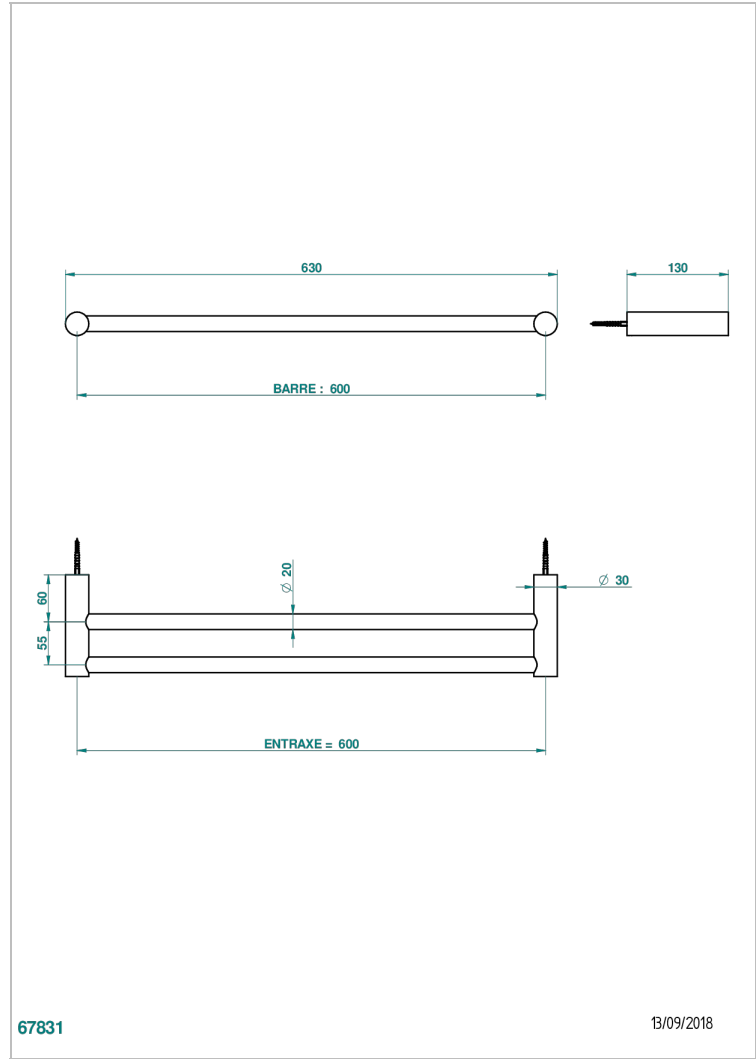

BEYOND CRYSTAL - CLEAR CRYSTAL

U6F-516/60

Double towel bar, 24" long

67831

13/09/2018

CHARACTERISTIC

- Beyond Crystal - Clear crystal
- Double towel bar, 24" long

AVAILABLE FINITIONS