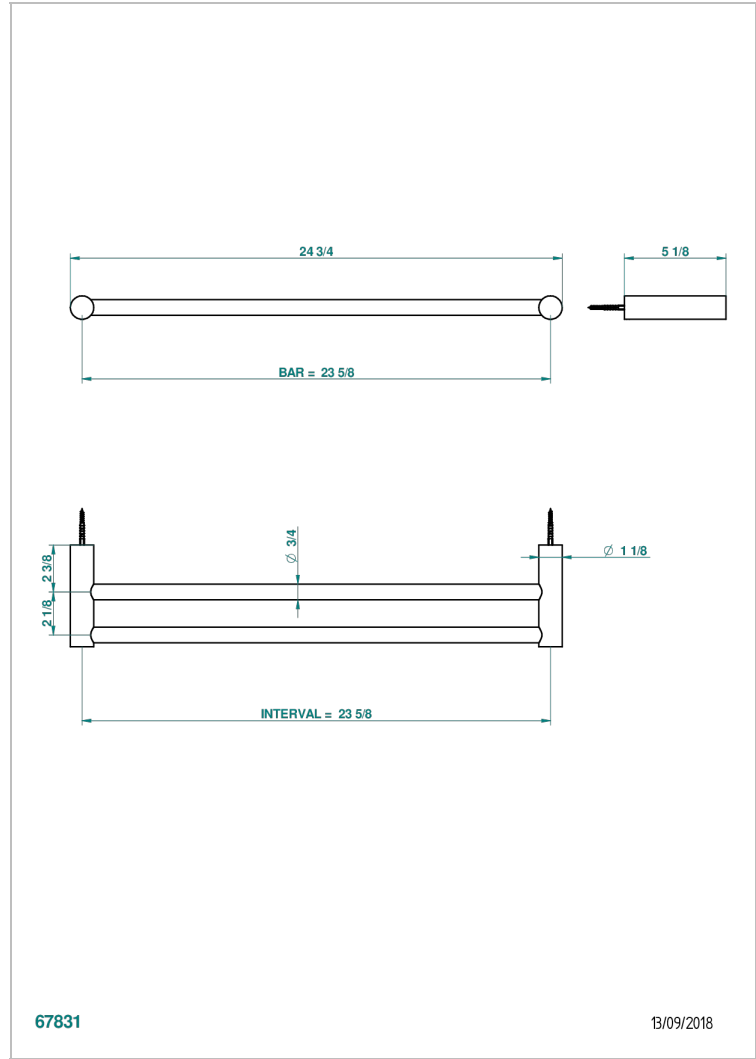

# BEYOND CRYSTAL - CRISTAL CLARO

U6F-516/60

Towel rail, 2 fixed rails, length: 600 mm

THG<sup>®</sup>  
PARIS

## CARACTERÍSTICAS

- Beyond Crystal - cristal claro
- Towel rail, 2 fixed rails, length: 600 mm