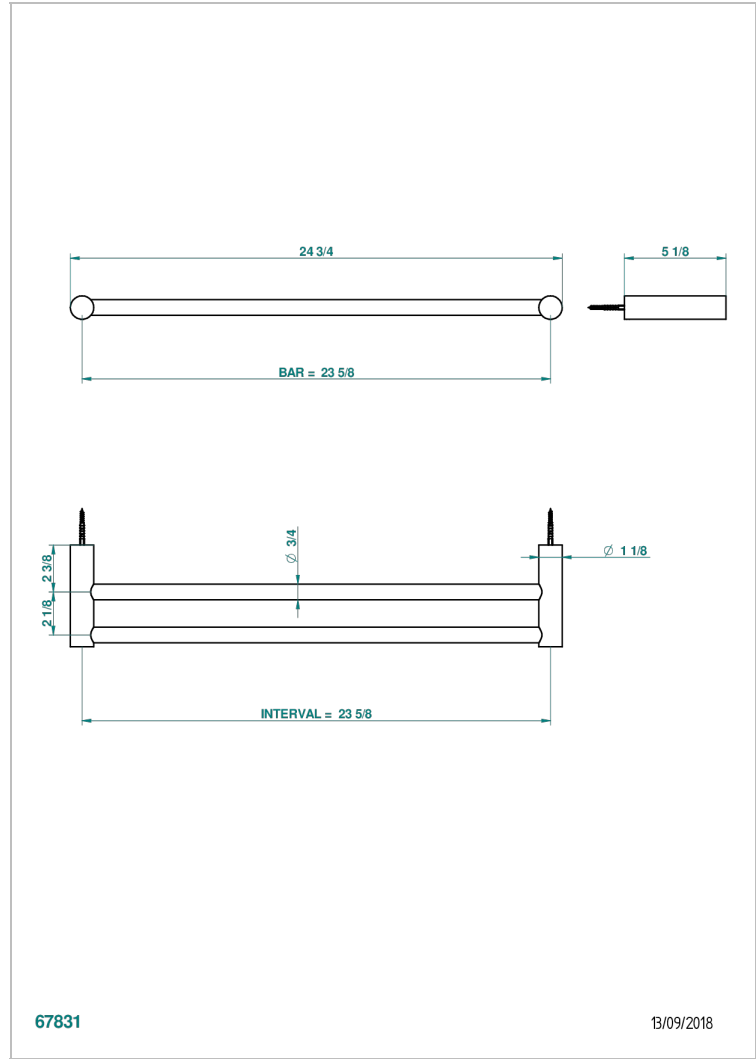

# BEYOND CRYSTAL - CLEAR CRYSTAL

U6F-516/60

Double towel bar, 24" long

## CHARACTERISTIC

- Beyond Crystal - Clear crystal
- Double towel bar, 24" long