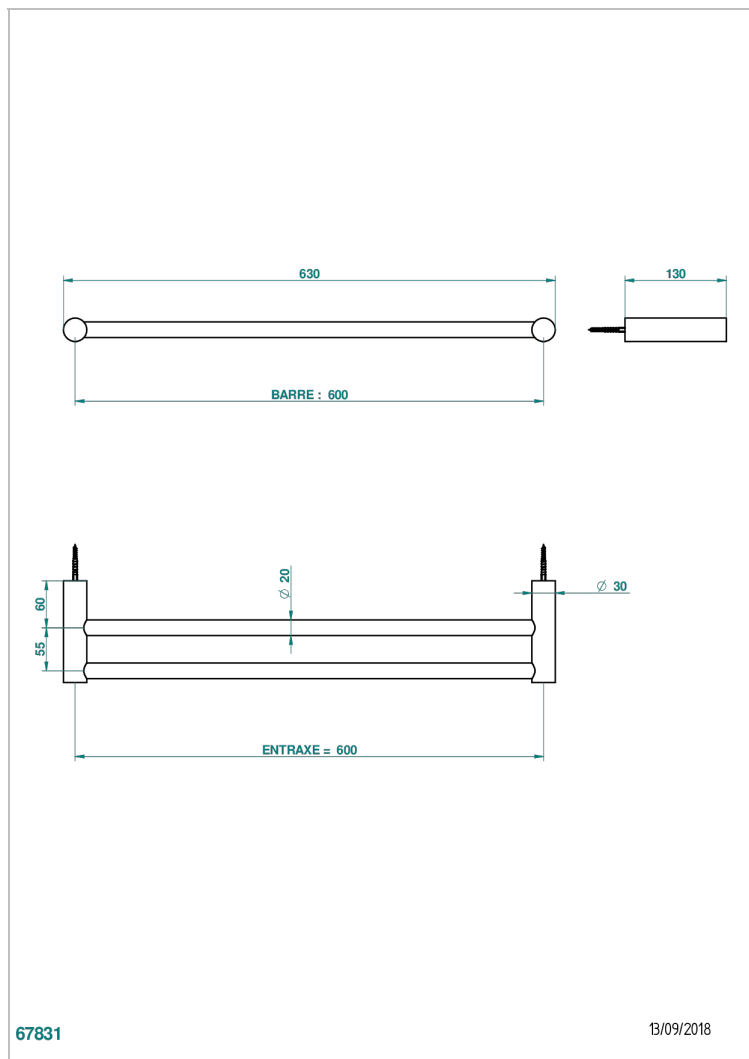

BEYOND CRYSTAL - CLEAR CRYSTAL

U6F-516/60

Towel rail, 2 fixed rails, length: 600 mm

THG[®]
PARIS

CHARACTERISTIC

- Beyond Crystal - Clear crystal
- Towel rail, 2 fixed rails, length: 600 mm

AVAILABLE FINITIONS