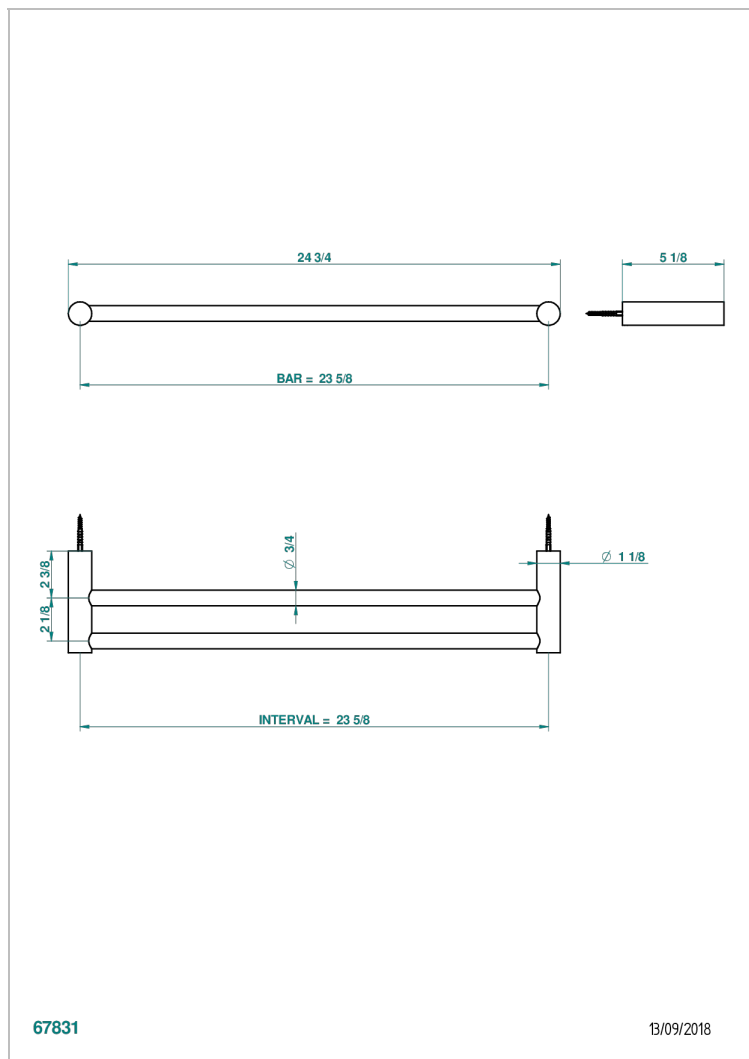

BEYOND CRYSTAL - CLEAR CRYSTAL

U6F-516/60

Towel rail, 2 fixed rails, length: 600 mm

THG[®]
PARIS

CHARACTERISTIC

- Beyond Crystal - Clear crystal
- Towel rail, 2 fixed rails, length: 600 mm

AVAILABLE FINITIONS