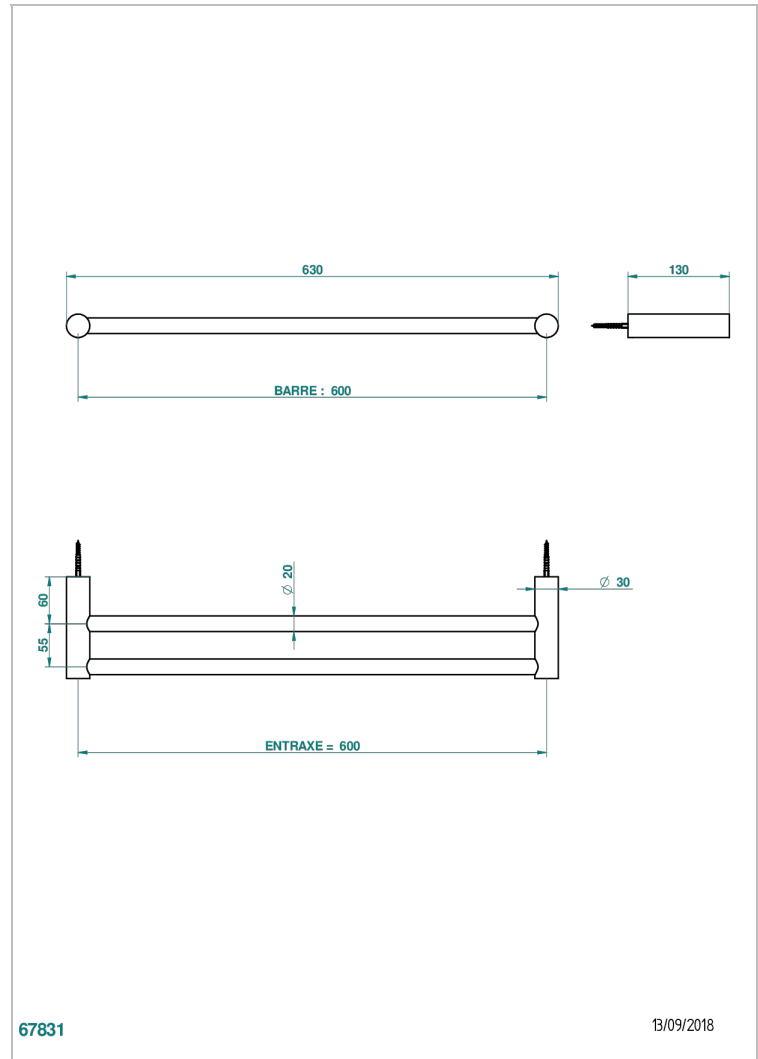

# BEYOND CRYSTAL - CRISTAL CLARO

U6F-516/60

Towel rail, 2 fixed rails, length: 600 mm

THG<sup>®</sup>  
PARIS

## CARACTERÍSTICAS

- Beyond Crystal - cristal claro
- Towel rail, 2 fixed rails, length: 600 mm