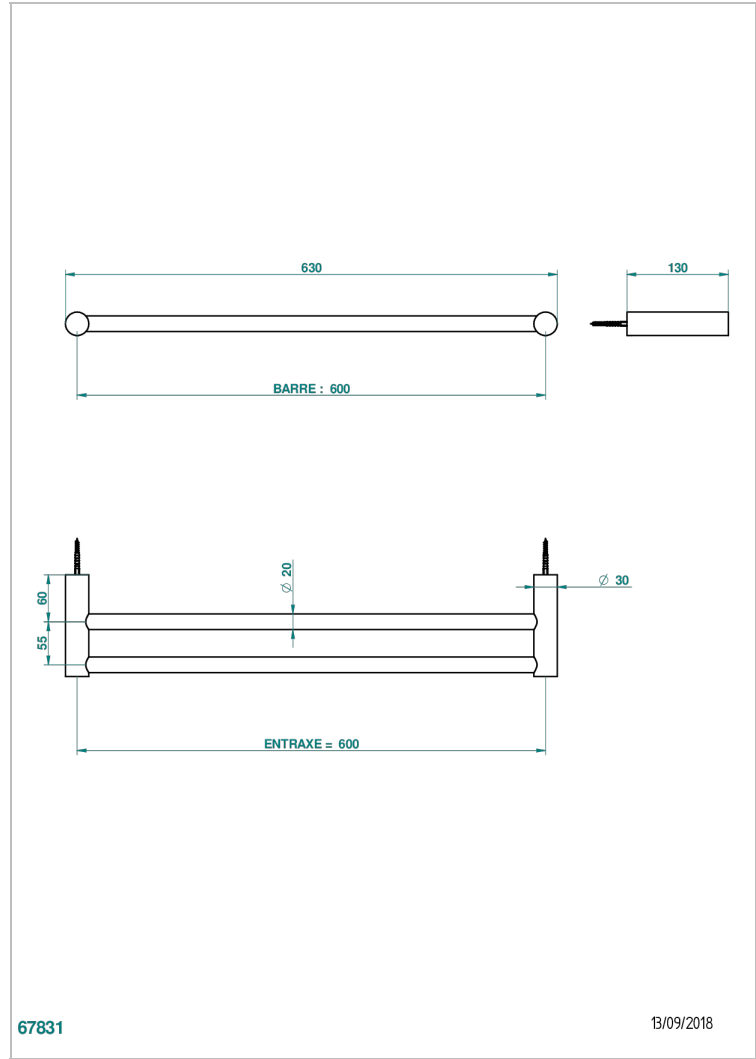

BEYOND CRYSTAL - CLEAR CRYSTAL

U6F-516/60

Towel rail, 2 fixed rails, length: 600 mm

THG[®]
PARIS

CHARACTERISTIC

- Beyond Crystal - Clear crystal
- Towel rail, 2 fixed rails, length: 600 mm

AVAILABLE FINITIONS