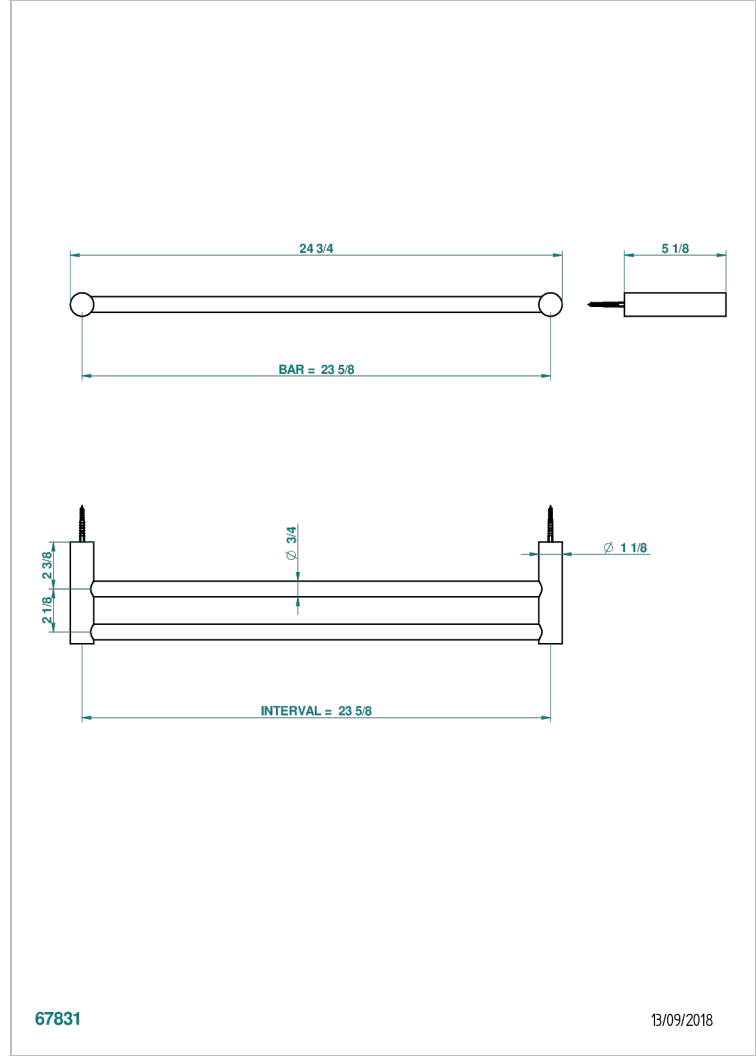

# BEYOND CRYSTAL - CRISTAL CLARO

U6F-516/60

Towel rail, 2 fixed rails, length: 600 mm

THG<sup>®</sup>  
PARIS

## CARACTERÍSTICAS

- Beyond Crystal - cristal claro
- Towel rail, 2 fixed rails, length: 600 mm