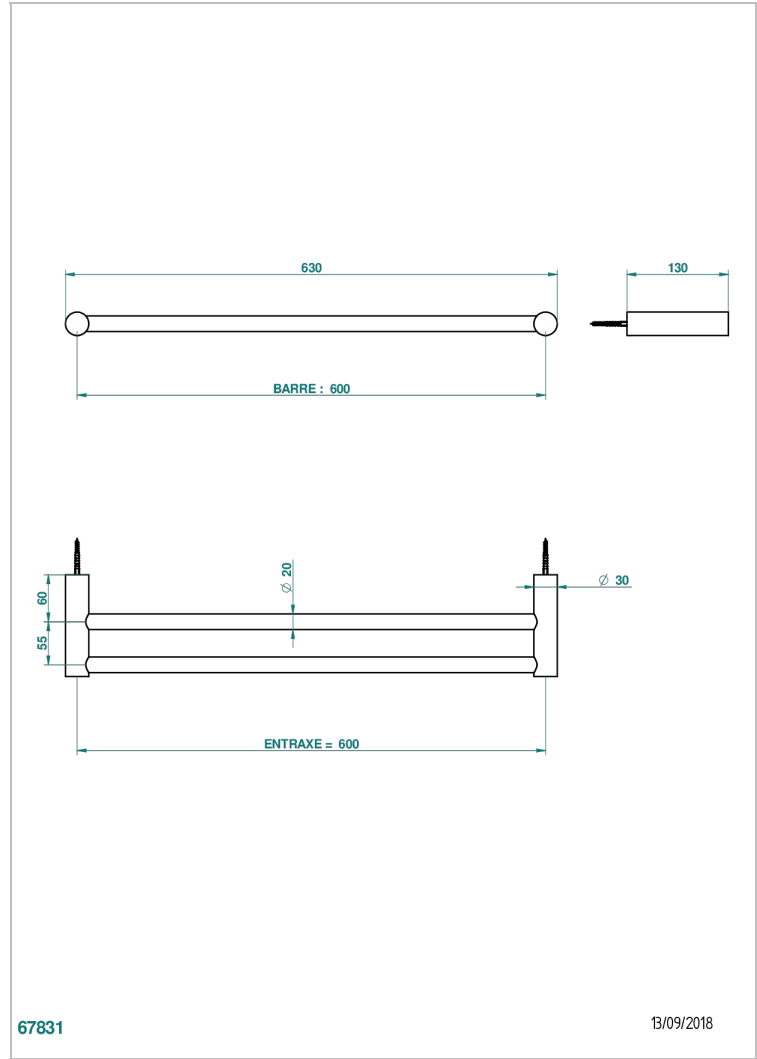

# BEYOND CRYSTAL - CRISTAL CLARO

U6F-516/60

Towel rail, 2 fixed rails, length: 600 mm

THG<sup>®</sup>  
PARIS

## CARACTERÍSTICAS

- Beyond Crystal - cristal claro
- Towel rail, 2 fixed rails, length: 600 mm