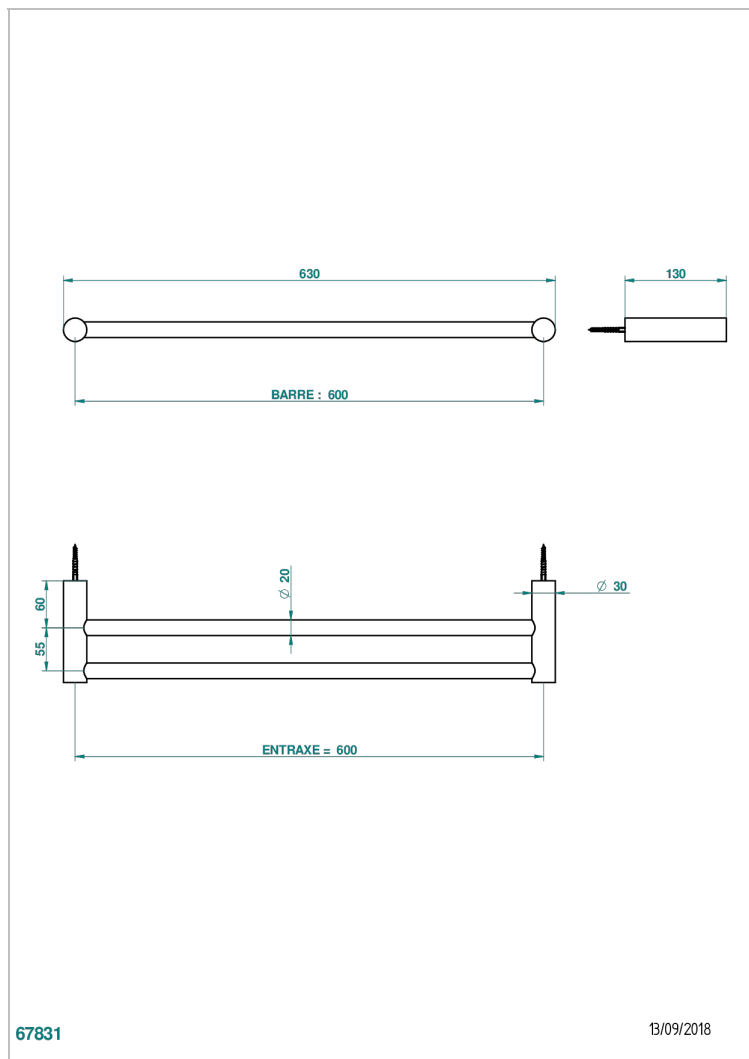

BEYOND CRYSTAL - CLEAR CRYSTAL

U6F-516/60

Towel rail, 2 fixed rails, length: 600 mm

THG[®]
PARIS

67831

13/09/2018

CHARACTERISTIC

- Beyond Crystal - Clear crystal
- Towel rail, 2 fixed rails, length: 600 mm