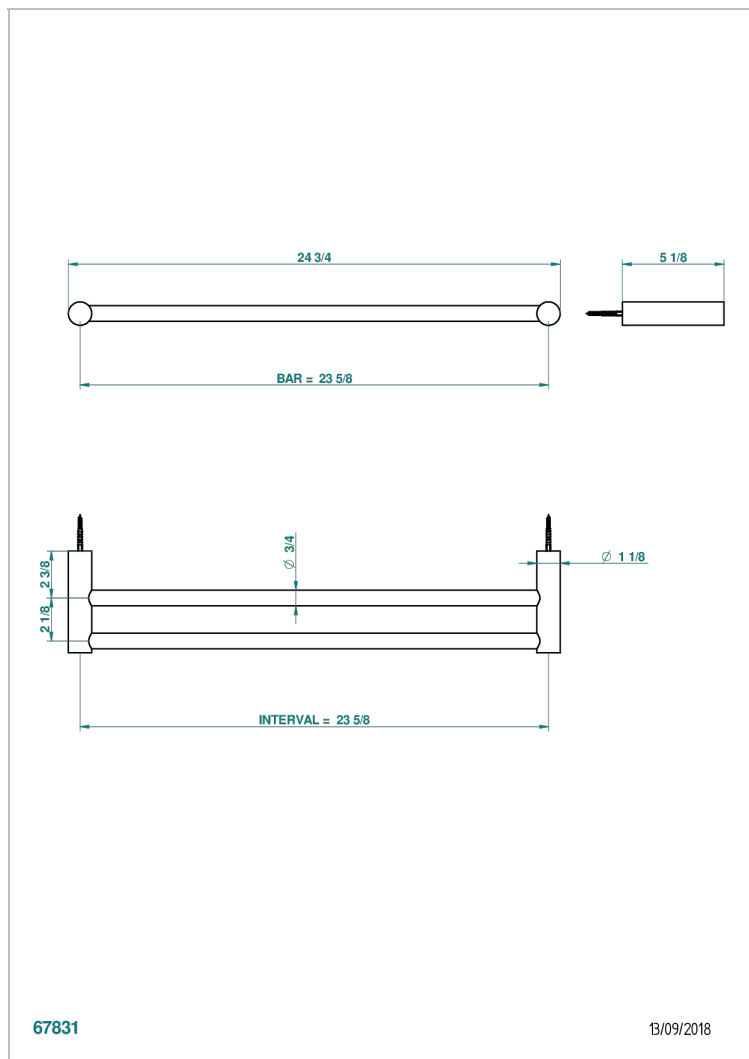

# BEYOND CRYSTAL - CRISTAL CLARO

U6F-516/60

Towel rail, 2 fixed rails, length: 600 mm

## CARACTERÍSTICAS

- Beyond Crystal - cristal claro
- Towel rail, 2 fixed rails, length: 600 mm