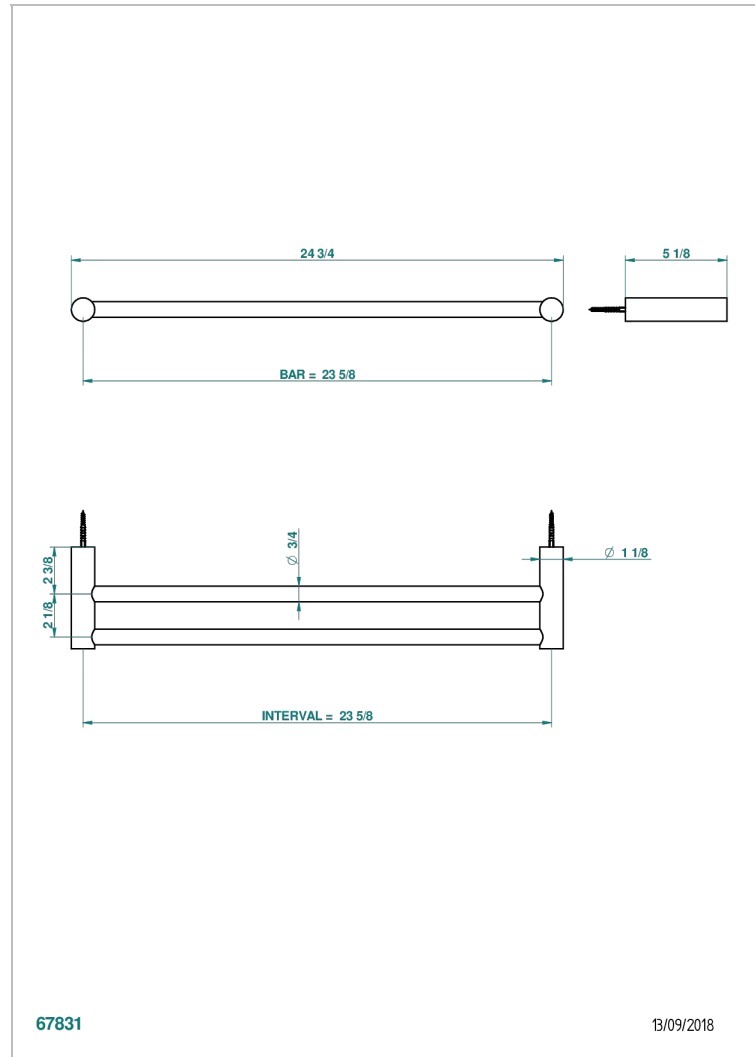

BEYOND CRYSTAL - CLEAR CRYSTAL

U6F-516/60

Towel rail, 2 fixed rails, length: 600 mm

CHARACTERISTIC

- Beyond Crystal - Clear crystal
- Towel rail, 2 fixed rails, length: 600 mm

AVAILABLE FINITIONS

Antique nickel - H28
Black ceram - D30
Blush PVD - H62
Brass color PVD - H49
Brown bronze color PVD - F33
Gold color PVD - H52