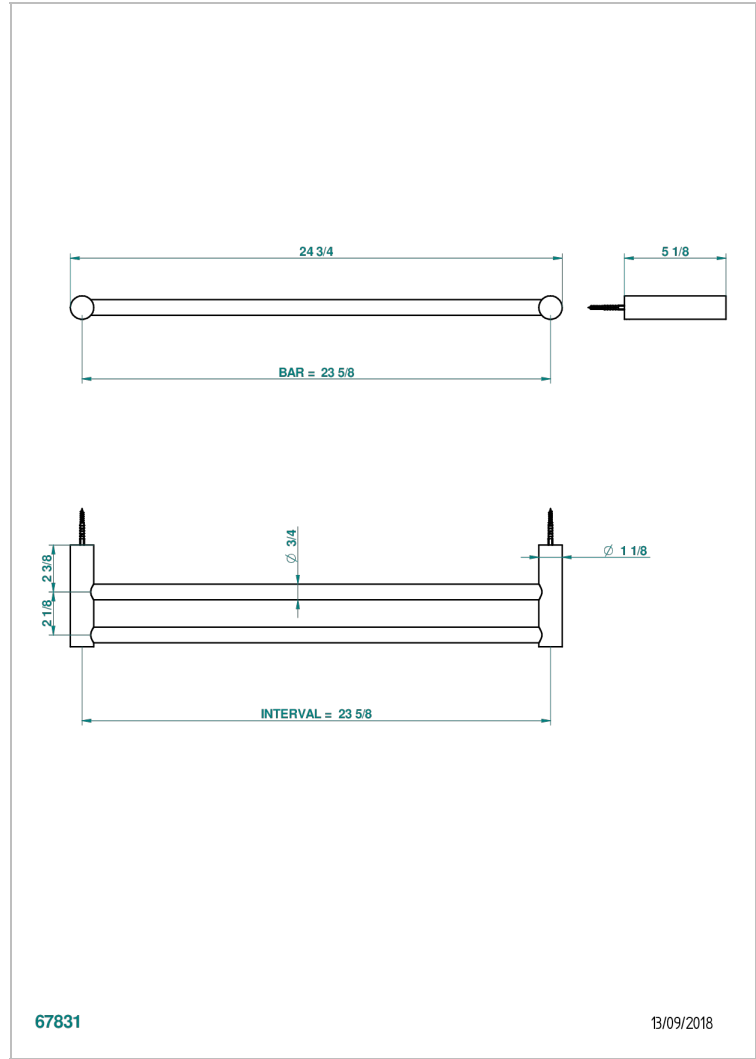

# BEYOND CRYSTAL - CLEAR CRYSTAL

U6F-516/60

Towel rail, 2 fixed rails, length: 600 mm

THG<sup>®</sup>  
PARIS

67831

13/09/2018

## 特色

- Beyond Crystal - Clear crystal
- Towel rail, 2 fixed rails, length: 600 mm