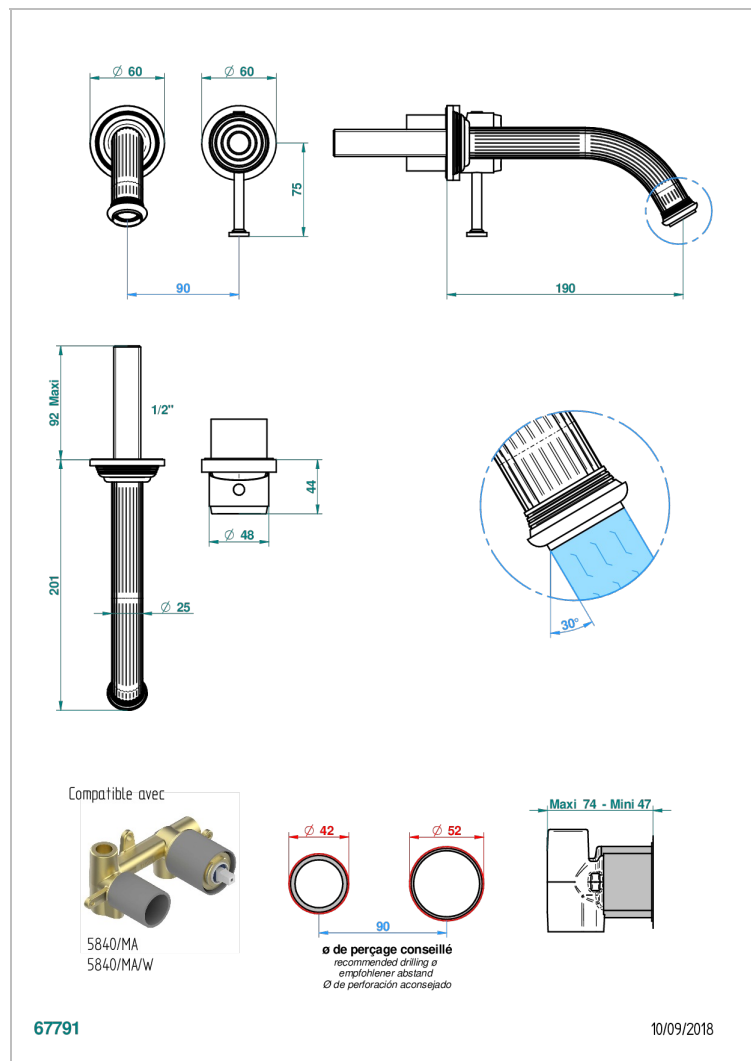

GRAND CENTRAL WHITE ONYX WITH LEVER HANDLES

U9S-6541B

Trim only for Built-in basin mixer with spout (two x 1/2" inlets and one 1/2" outlet), without waste

CARACTERÍSTICAS

- Grand central White Onyx with lever handles
- Trim only for Built-in basin mixer with spout (two x 1/2" inlets and one 1/2" outlet), without waste

ESPECIFICACIONES TÉCNICAS

- Recommandé : 3 bars (max. 5 bars) - Advised : 43,5 psi (max. 72 psi)
- 8,3 l/min à 3 bars (2.2 gpm at 43.5 psi)

PRODUCTOS RELACIONADOS

- Ref. G00-5840/MAUS Rough parts for concealed wall-mounted mixer with 1/2" outlet