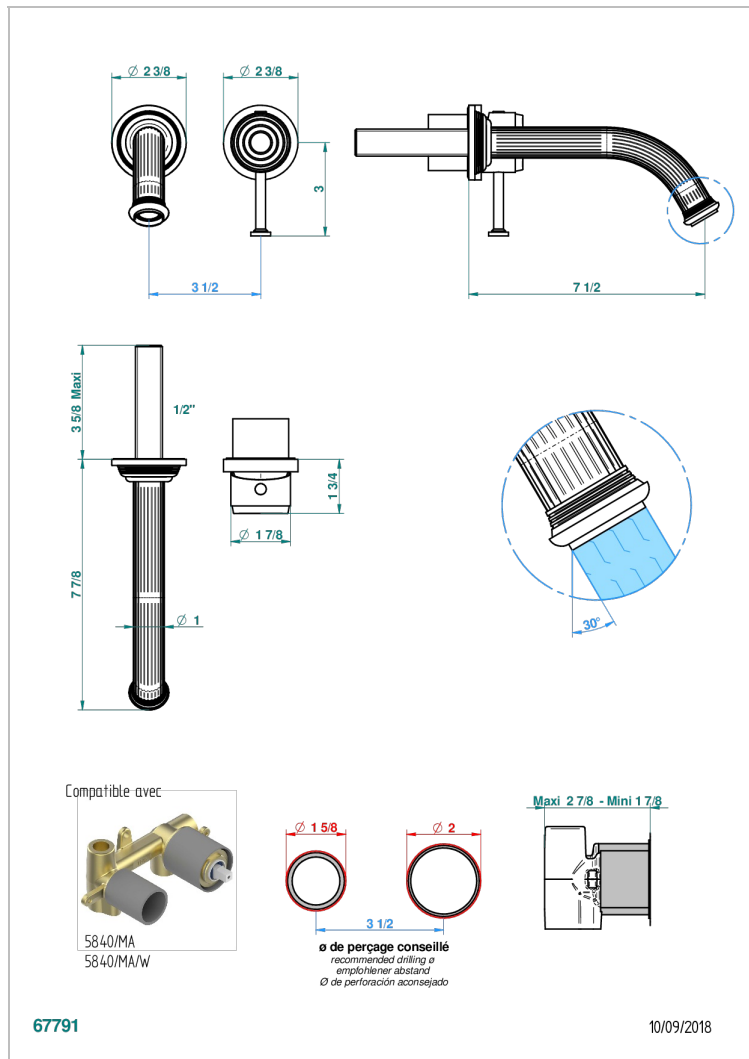

GRAND CENTRAL WHITE ONYX WITH LEVER HANDLES

U9S-6541B

Trim only for Built-in basin mixer with spout (two x 1/2" inlets and one 1/2" outlet), without waste

CARACTERÍSTICAS

- Grand central White Onyx with lever handles
- Trim only for Built-in basin mixer with spout (two x 1/2" inlets and one 1/2" outlet), without waste

ESPECIFICACIONES TÉCNICAS

- Reconnaté : 3 bars (max. 5 bars) - Advised : 43,5 psi (max. 72 psi)
- 8,3 l/min à 3 bars (2.2 gpm at 43.5 psi)

PRODUCTOS RELACIONADOS

- Ref. G00-5840/MAUS Rough parts for concealed wall-mounted mixer with 1/2" outlet