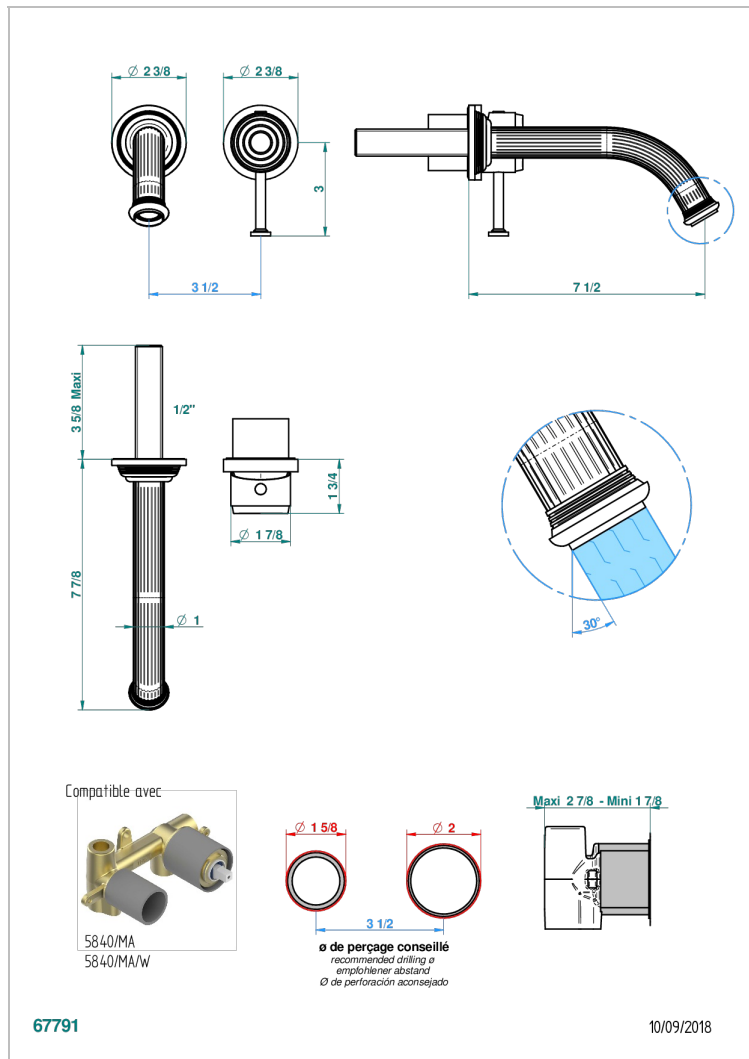

GRAND CENTRAL WHITE ONYX WITH LEVER HANDLES

U9S-6541B

Trim only for Built-in basin mixer with spout (two x 1/2" inlets and one 1/2" outlet), without waste

CHARACTERISTIC

- Grand central White Onyx with lever handles
- Trim only for Built-in basin mixer with spout (two x 1/2" inlets and one 1/2" outlet), without waste

TECHNICAL SPECS

- Recommandé : 3 bars (max. 5 bars) - Advised : 43,5 psi (max. 72 psi)
- 8,3 l/min à 3 bars (2.2 gpm at 43.5 psi)

RELATED SKU'S

- Ref. G00-5840/MAUS Rough parts for concealed wall-mounted mixer with 1/2" outlet