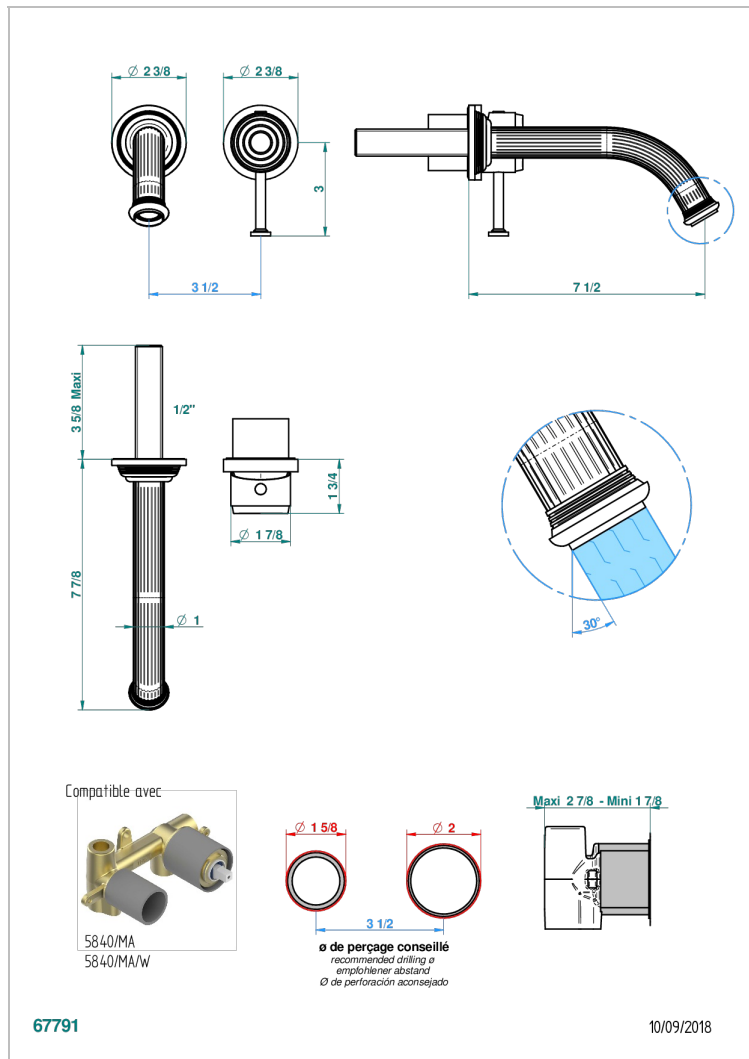

GRAND CENTRAL WHITE ONYX WITH LEVER HANDLES

U9S-6541B

Trim only for Built-in basin mixer with spout (two x 1/2" inlets and one 1/2" outlet), without waste

CHARACTERISTIC

- Grand central White Onyx with lever handles
- Trim only for Built-in basin mixer with spout (two x 1/2" inlets and one 1/2" outlet), without waste

TECHNICAL SPECS

- Recommandé : 3 bars (max. 5 bars) - Advised : 43,5 psi (max. 72 psi)
- 8,3 l/min à 3 bars (2.2 gpm at 43.5 psi)

RELATED SKU'S

- Ref. G00-5840/MA/W Rough parts for concealed wall-mounted mixer with 1/2" outlet, for WC douche - WRAS approved