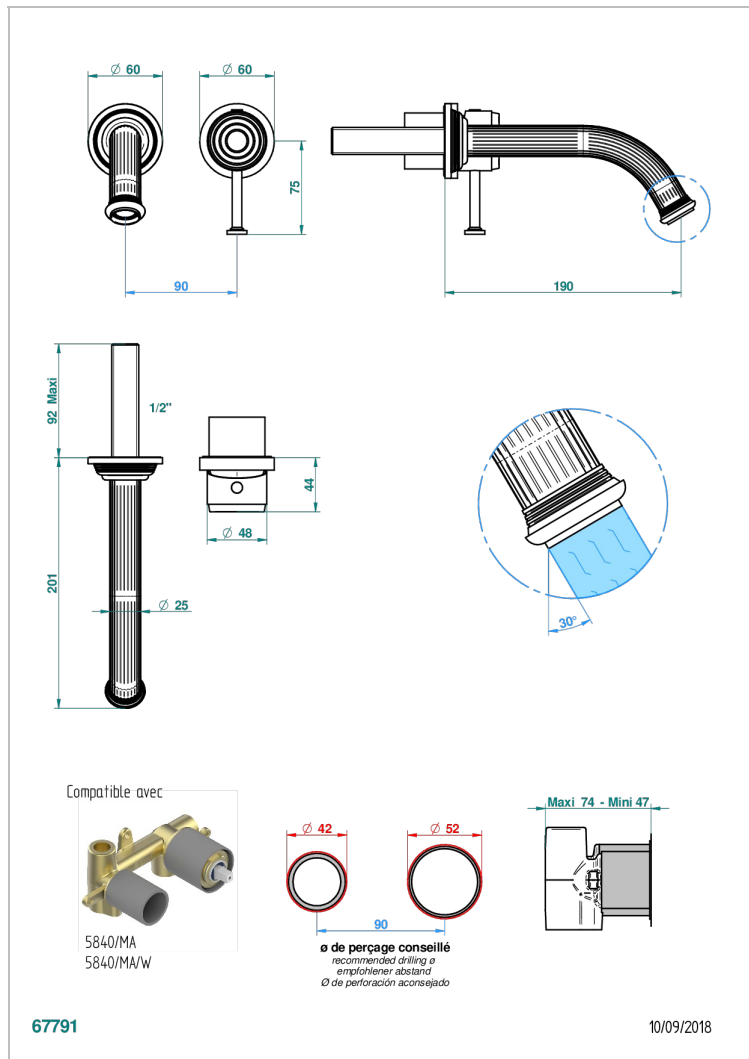

# GRAND CENTRAL WHITE ONYX WITH LEVER HANDLES

U9S-6541B

Trim only for Built-in basin mixer with spout (two x 1/2" inlets and one 1/2" outlet), without waste

## CARACTERÍSTICAS

- Grand central White Onyx with lever handles
- Trim only for Built-in basin mixer with spout (two x 1/2" inlets and one 1/2" outlet), without waste

## PRODUCTOS RELACIONADOS

- Ref. G00-5840/MA Parte empotrada para mezclador mural con salida hembra 1/2