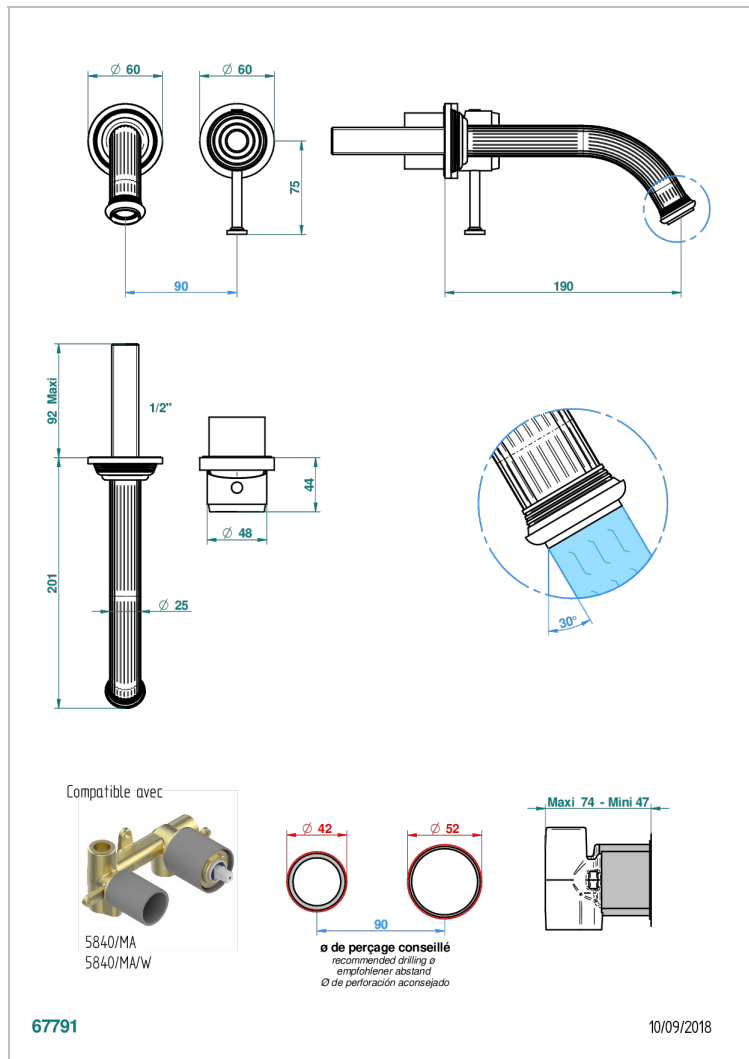

# GRAND CENTRAL WHITE ONYX WITH LEVER HANDLES

U9S-6541B

Trim only for Built-in basin mixer with spout (two x 1/2" inlets and one 1/2" outlet), without waste

## CHARACTERISTIC

- Grand central White Onyx with lever handles
- Trim only for Built-in basin mixer with spout (two x 1/2" inlets and one 1/2" outlet), without waste

## RELATED SKU'S

- Ref. G00-5840/MA Rough parts for concealed wall-mounted mixer with 1/2" outlet