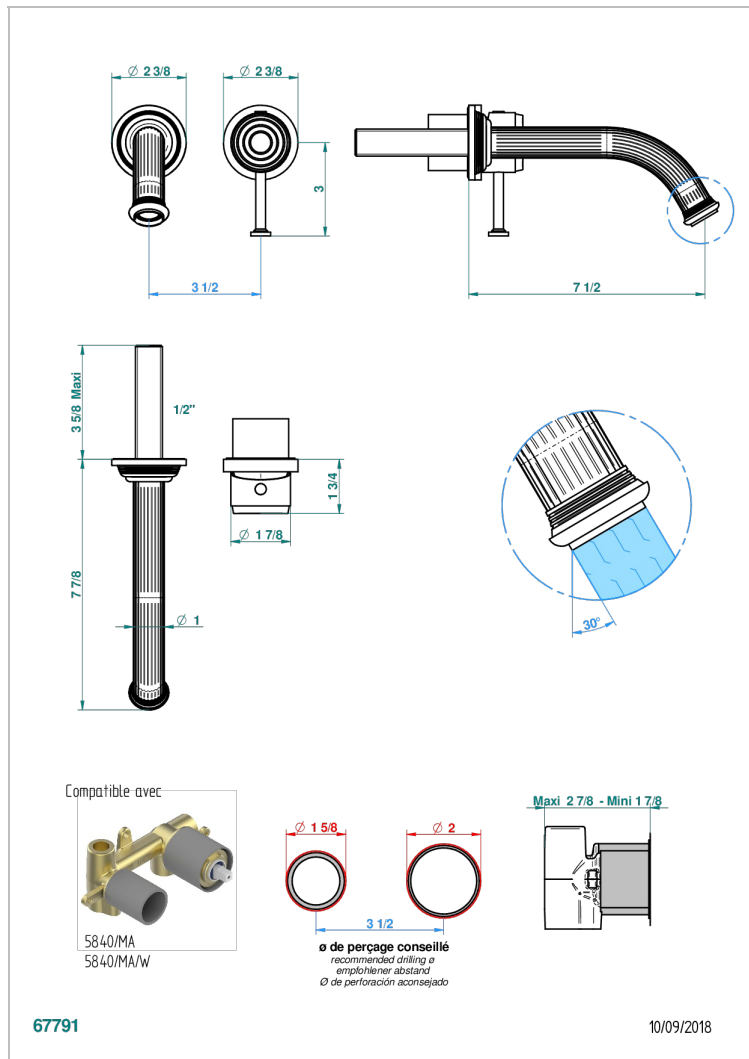

GRAND CENTRAL WHITE ONYX WITH LEVER HANDLES

U9S-6541B

Trim only for Built-in basin mixer with spout (two x 1/2" inlets and one 1/2" outlet), without waste

CARACTERÍSTICAS

- Grand central White Onyx with lever handles
- Trim only for Built-in basin mixer with spout (two x 1/2" inlets and one 1/2" outlet), without waste

ESPECIFICACIONES TÉCNICAS

- Recommandé : 3 bars (max. 5 bars) - Advised : 43,5 psi (max. 72 psi)
- 8,3 l/min à 3 bars (2.2 gpm at 43.5 psi)

PRODUCTOS RELACIONADOS

- Ref. G00-5840/MA Parte empotrada para mezclador mural con salida hembra 1/2"