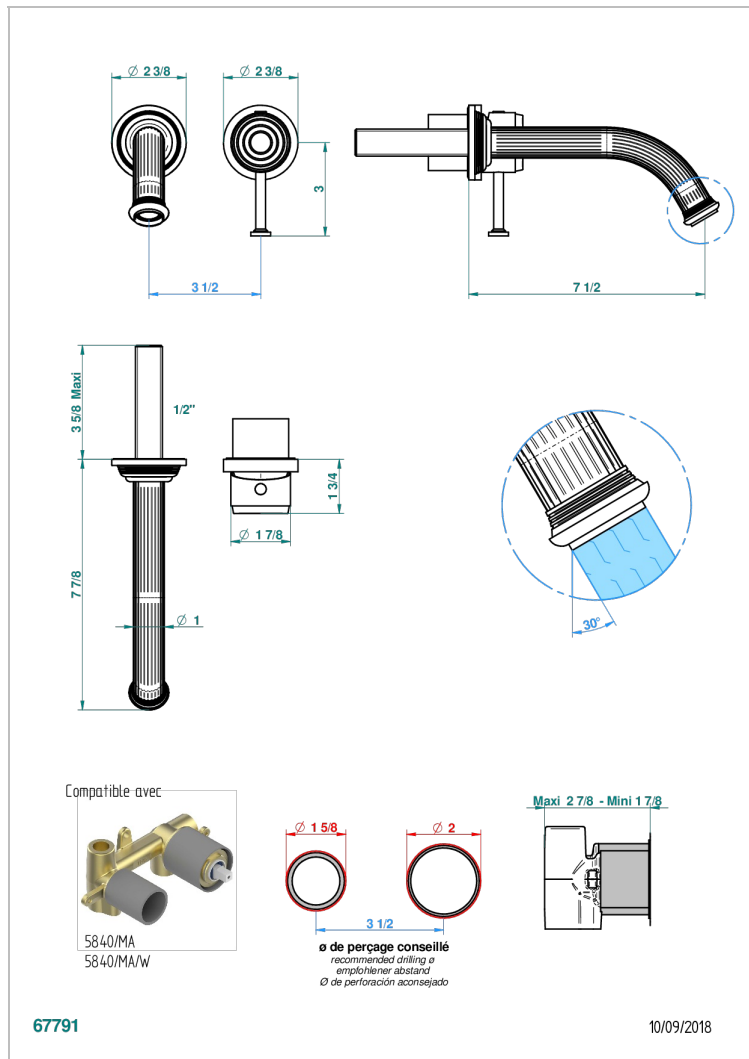

# GRAND CENTRAL WHITE ONYX WITH LEVER HANDLES

U9S-6541B

Trim only for Built-in basin mixer with spout (two x 1/2" inlets and one 1/2" outlet), without waste

## CHARACTERISTIC

- Grand central White Onyx with lever handles
- Trim only for Built-in basin mixer with spout (two x 1/2" inlets and one 1/2" outlet), without waste

## RELATED SKU'S

- Ref. G00-5840/MA Rough parts for concealed wall-mounted mixer with 1/2" outlet