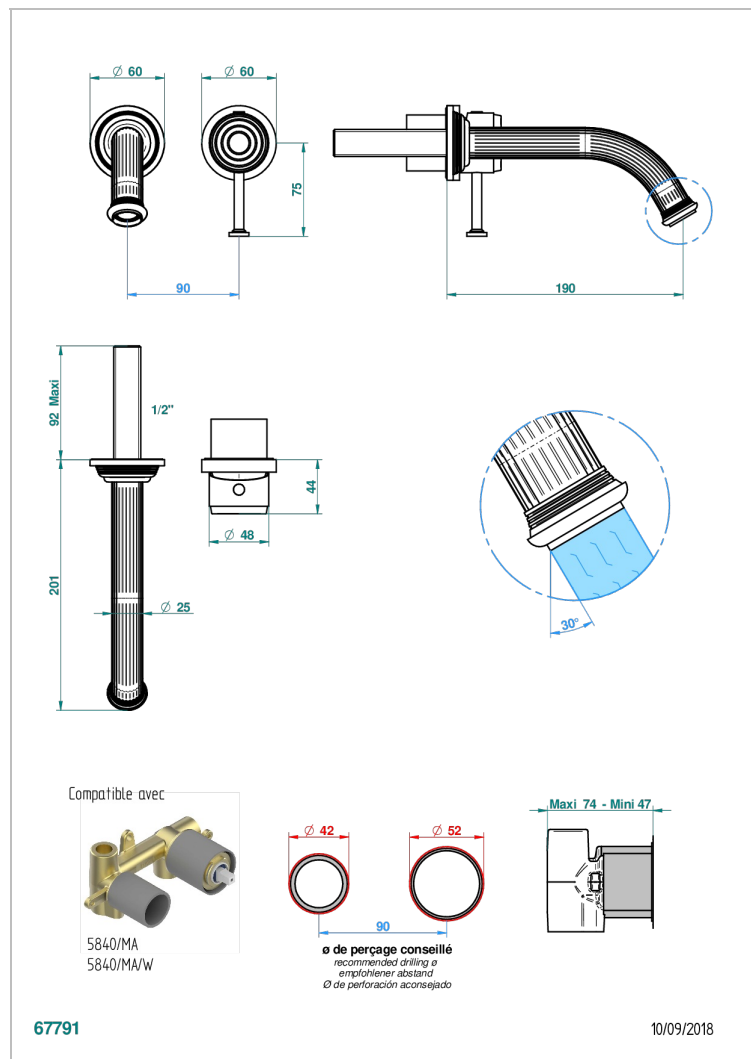

GRAND CENTRAL WHITE ONYX WITH LEVER HANDLES

U9S-6541B

Trim only for Built-in basin mixer with spout (two x 1/2" inlets and one 1/2" outlet), without waste

CARACTERÍSTICAS

- Grand central White Onyx with lever handles
- Trim only for Built-in basin mixer with spout (two x 1/2" inlets and one 1/2" outlet), without waste

ESPECIFICACIONES TÉCNICAS

- Recommandé : 3 bars (max. 5 bars) - Advised : 43,5 psi (max. 72 psi)
- 8,3 l/min à 3 bars (2.2 gpm at 43.5 psi)

PRODUCTOS RELACIONADOS

- Ref. G00-5840/MA Parte empotrada para mezclador mural con salida hembra 1/2