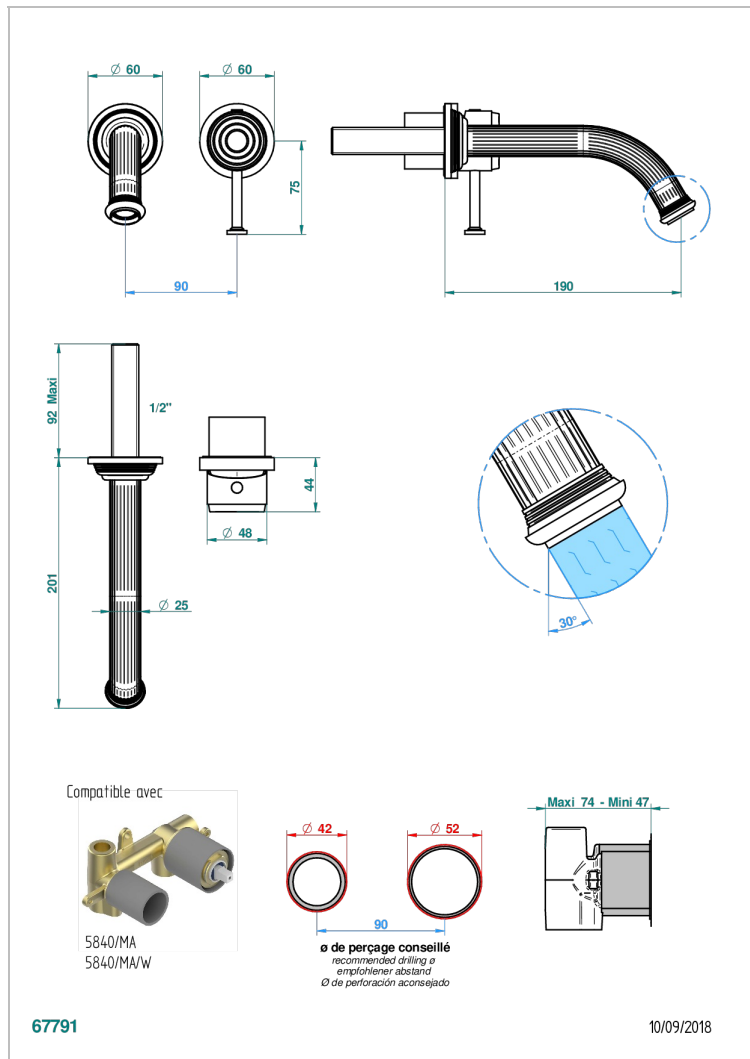

# GRAND CENTRAL WHITE ONYX WITH LEVER HANDLES

U9S-6541B

Trim only for Built-in basin mixer with spout (two x 1/2" inlets and one 1/2" outlet), without waste

## 特色

- Grand central White Onyx with lever handles
- Trim only for Built-in basin mixer with spout (two x 1/2" inlets and one 1/2" outlet), without waste

## 相关的SKU

- Ref. G00-5840/MA 卫浴套装，含：入墙式弯管出水管，1米25强化软管，触控式花洒和托勾，美国标准