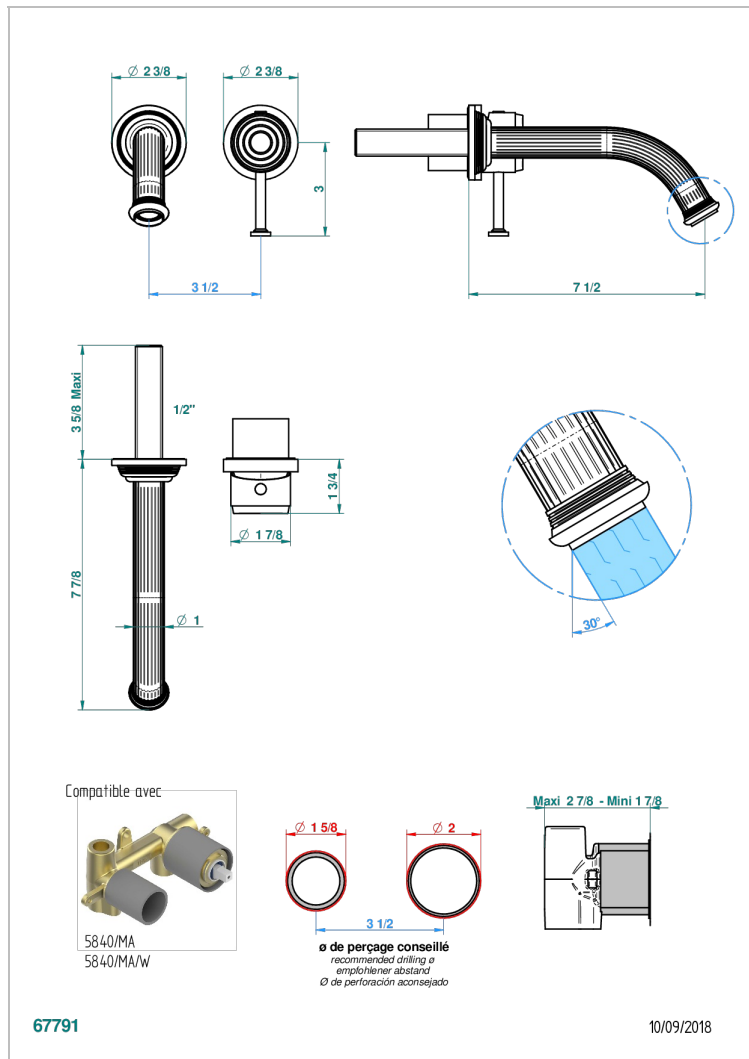

GRAND CENTRAL WHITE ONYX WITH LEVER HANDLES

U9S-6541B

Trim only for Built-in basin mixer with spout (two x 1/2" inlets and one 1/2" outlet), without waste

CARACTERÍSTICAS

- Grand central White Onyx with lever handles
- Trim only for Built-in basin mixer with spout (two x 1/2" inlets and one 1/2" outlet), without waste

ESPECIFICACIONES TÉCNICAS

- Recommandé : 3 bars (max. 5 bars) - Advised : 43,5 psi (max. 72 psi)
- 8,3 l/min à 3 bars (2.2 gpm at 43.5 psi)

PRODUCTOS RELACIONADOS

- Ref. G00-5840/MA Parte empotrada para mezclador mural con salida hembra 1/2