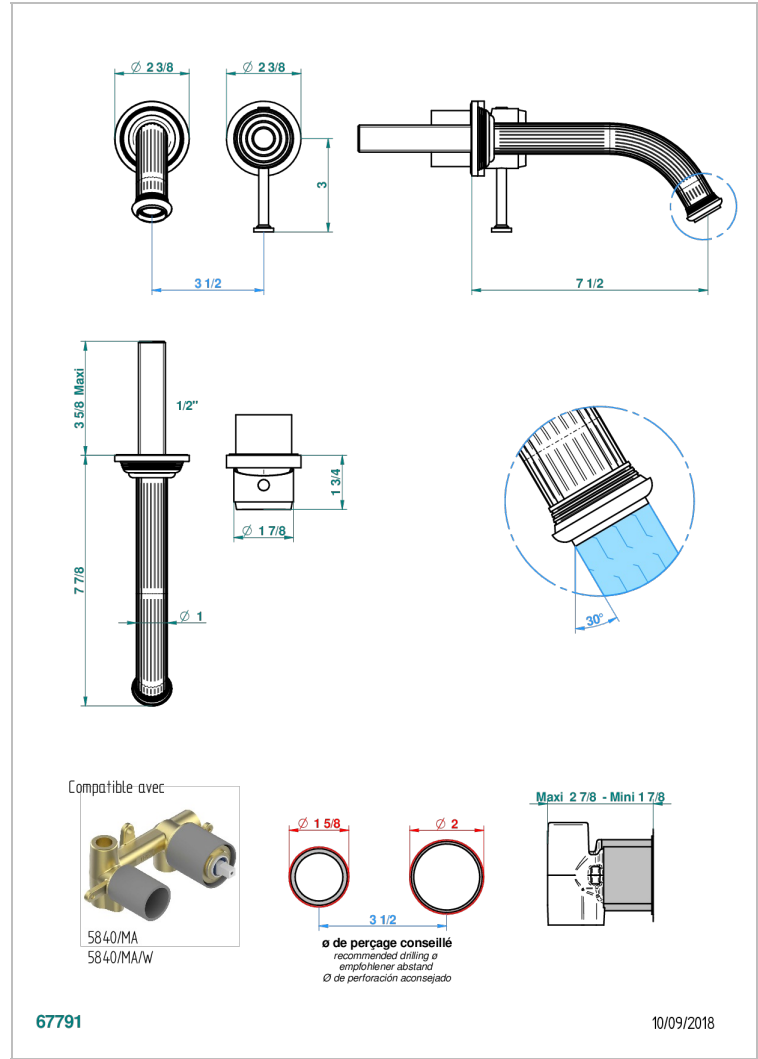

GRAND CENTRAL WHITE ONYX WITH LEVER HANDLES

U9S-6541B

Trim only for Built-in basin mixer with spout (two x 1/2" inlets and one 1/2" outlet), without waste

特色

- Grand central White Onyx with lever handles
- Trim only for Built-in basin mixer with spout (two x 1/2" inlets and one 1/2" outlet), without waste

技术特征

- Recommandé : 3 bars (max. 5 bars) - Advised : 43,5 psi (max. 72 psi)
- 8,3 l/min à 3 bars (2.2 gpm at 43.5 psi)

相关的SKU

- Ref. G00-5840/MA 卫浴套装, 含: 入墙式弯管出水管, 1米25强化软管, 触控式花洒和托勾, 美国标准

可选饰面

Black ceram - D30
Blush PVD - H62
Graphite PVD - H64
Matt Umber PVD - H67
Matt blush PVD - H60
Matt graphite PVD - H65