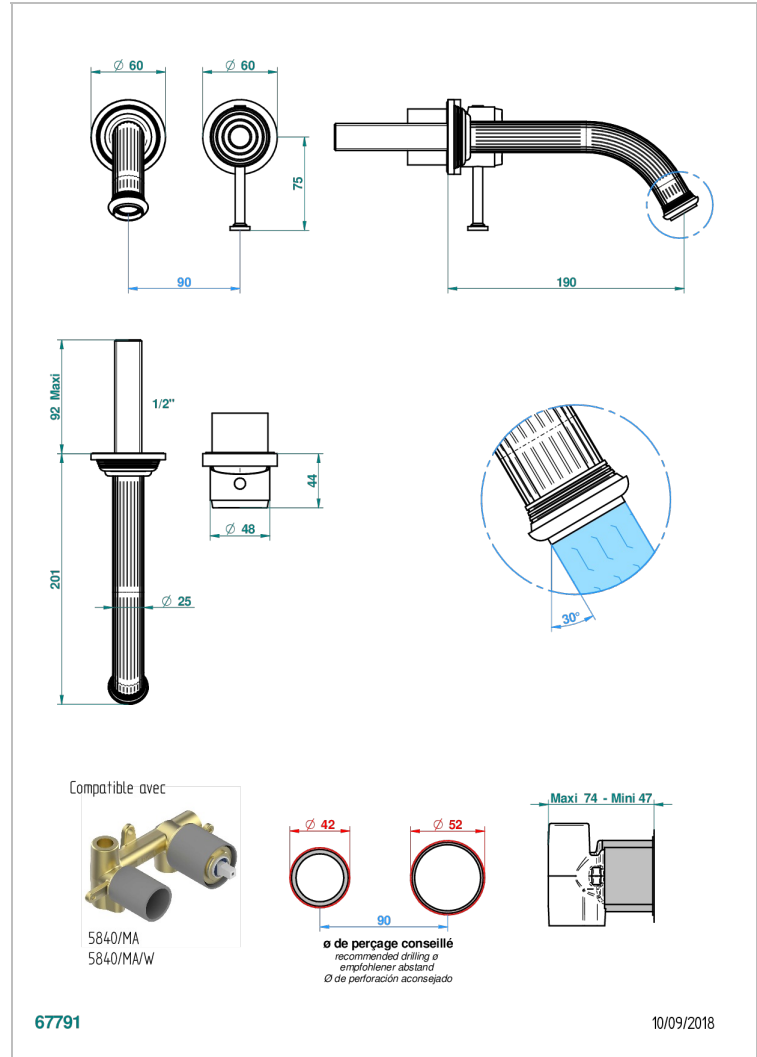

GRAND CENTRAL WHITE ONYX

U9R-6541B

THG[®]
PARIS

Trim only for Built-in basin mixer with spout (two x 1/2" inlets and one 1/2" outlet), without waste

CHARACTERISTIC

- Grand central White Onyx
- Trim only for Built-in basin mixer with spout (two x 1/2" inlets and one 1/2" outlet), without waste

TECHNICAL SPECS

- Recommandé : 3 bars (max. 5 bars) - Advised : 43,5 psi (max. 72 psi)
- 8,3 l/min à 3 bars (2.2 gpm at 43.5 psi)

RELATED SKU'S

- Ref. G00-5840/MAUS Rough parts for concealed wall-mounted mixer with 1/2" outlet