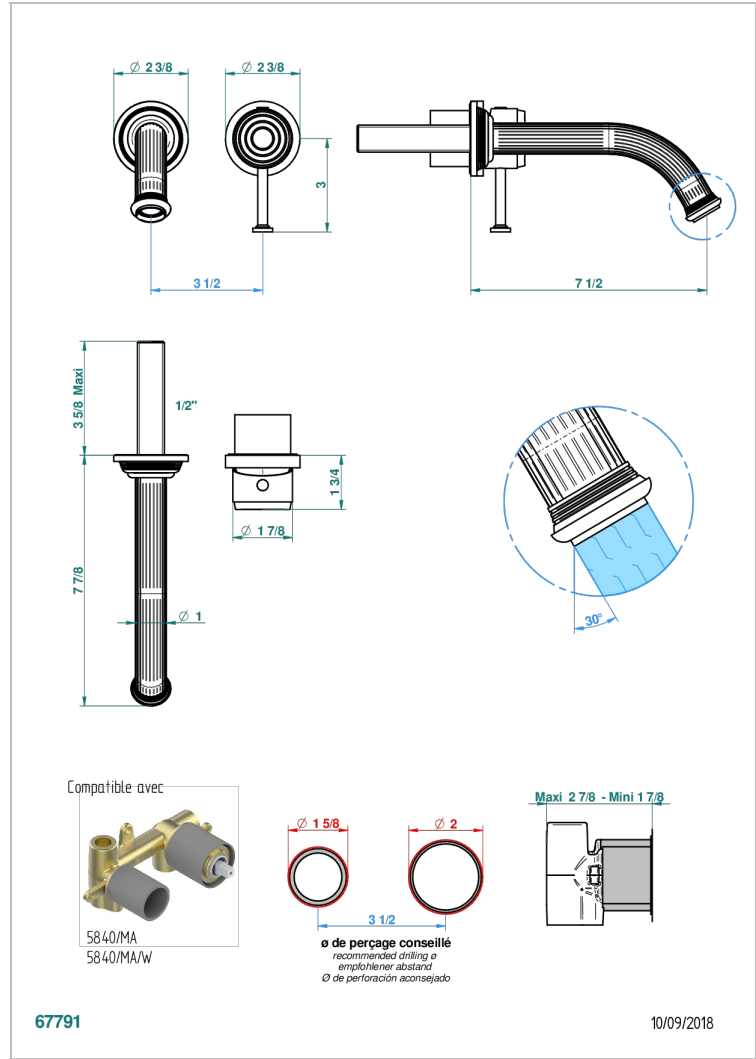

GRAND CENTRAL WHITE ONYX

U9R-6541B

THG
PARIS

Trim only for Built-in basin mixer with spout (two x 1/2" inlets and one 1/2" outlet), without waste

CARACTERÍSTICAS

- Grand central White Onyx
- Trim only for Built-in basin mixer with spout (two x 1/2" inlets and one 1/2" outlet), without waste

ESPECIFICACIONES TÉCNICAS

- Recommandé : 3 bars (max. 5 bars) - Advised : 43,5 psi (max. 72 psi)
- 8,3 l/min à 3 bars (2.2 gpm at 43.5 psi)

PRODUCTOS RELACIONADOS

- Ref. G00-5840/MAUS Rough parts for concealed wall-mounted mixer with 1/2" outlet