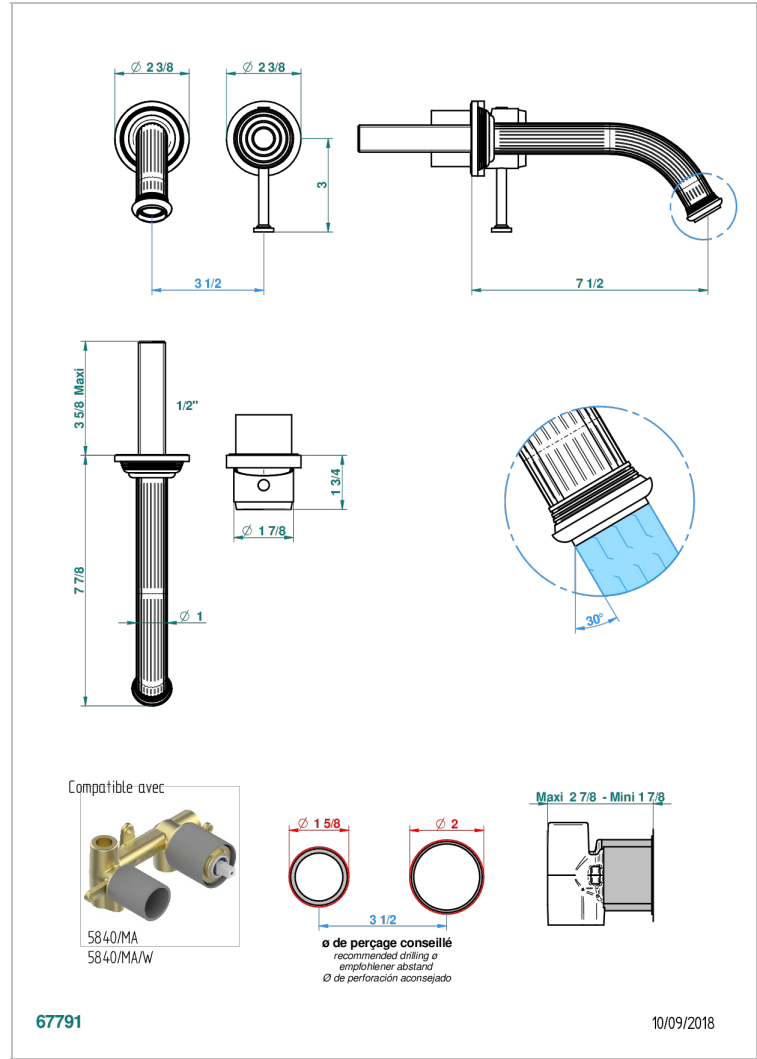

GRAND CENTRAL WHITE ONYX

U9R-6541B

THG[®]
PARIS

Trim only for Built-in basin mixer with spout (two x 1/2" inlets and one 1/2" outlet), without waste

CHARACTERISTIC

- Grand central White Onyx
- Trim only for Built-in basin mixer with spout (two x 1/2" inlets and one 1/2" outlet), without waste

TECHNICAL SPECS

- Recommandé : 3 bars (max. 5 bars) - Advised : 43,5 psi (max. 72 psi)
- 8,3 l/min à 3 bars (2.2 gpm at 43.5 psi)

RELATED SKU'S

- Ref. G00-5840/MAUS Rough parts for concealed wall-mounted mixer with 1/2" outlet