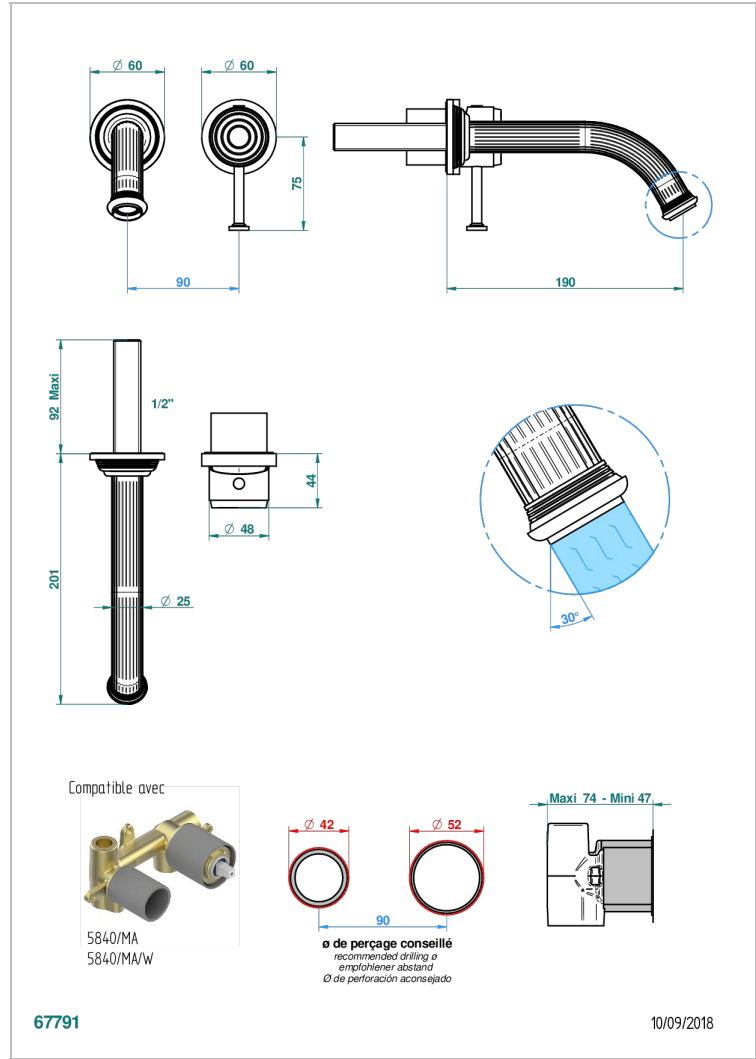

GRAND CENTRAL WHITE ONYX

U9R-6541B

THG[®]
PARIS

Trim only for Built-in basin mixer with spout (two x 1/2" inlets and one 1/2" outlet), without waste

CARACTERÍSTICAS

- Grand central White Onyx
- Trim only for Built-in basin mixer with spout (two x 1/2" inlets and one 1/2" outlet), without waste

ESPECIFICACIONES TÉCNICAS

- Recommandé : 3 bars (max. 5 bars) - Advised : 43,5 psi (max. 72 psi)
- 8,3 l/min à 3 bars (2.2 gpm at 43.5 psi)

PRODUCTOS RELACIONADOS

- Ref. G00-5840/MA Parte empotrada para mezclador mural con salida hembra 1/2"