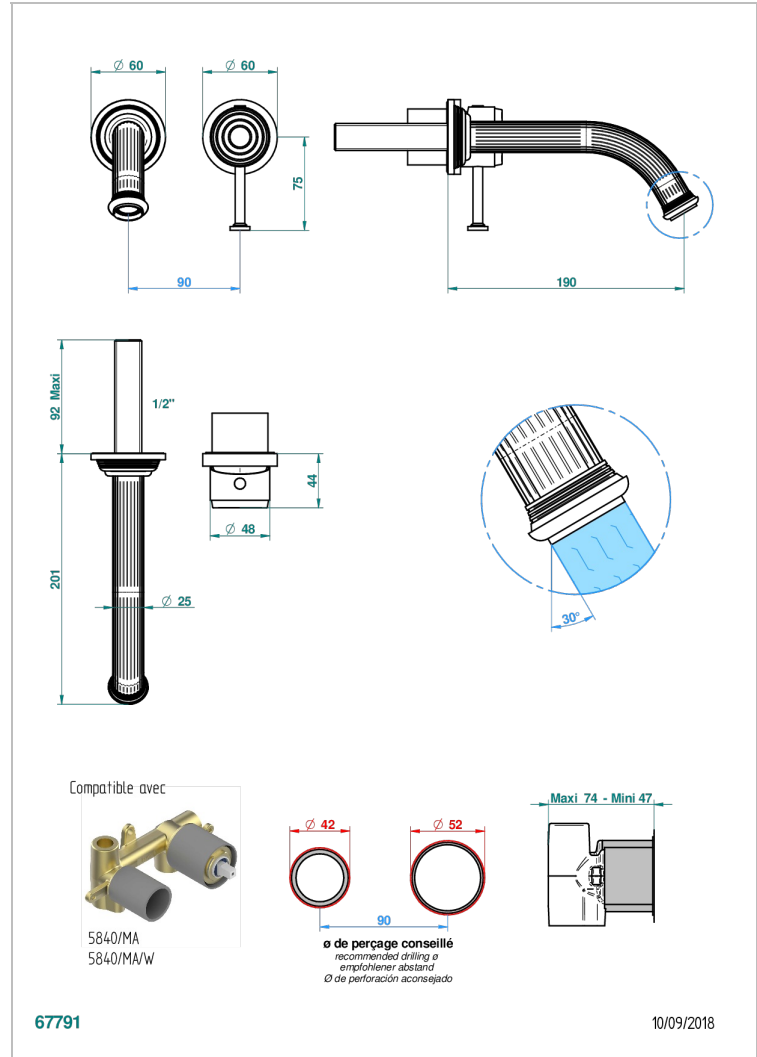

GRAND CENTRAL WHITE ONYX

U9R-6541B

THG[®]
PARIS

Trim only for Built-in basin mixer with spout (two x 1/2" inlets and one 1/2" outlet), without waste

CHARACTERISTIC

- Grand central White Onyx
- Trim only for Built-in basin mixer with spout (two x 1/2" inlets and one 1/2" outlet), without waste

TECHNICAL SPECS

- Recommandé : 3 bars (max. 5 bars) - Advised : 43,5 psi (max. 72 psi)
- 8,3 l/min à 3 bars (2.2 gpm at 43.5 psi)

RELATED SKU'S

- Ref. G00-5840/MA Rough parts for concealed wall-mounted mixer with 1/2" outlet