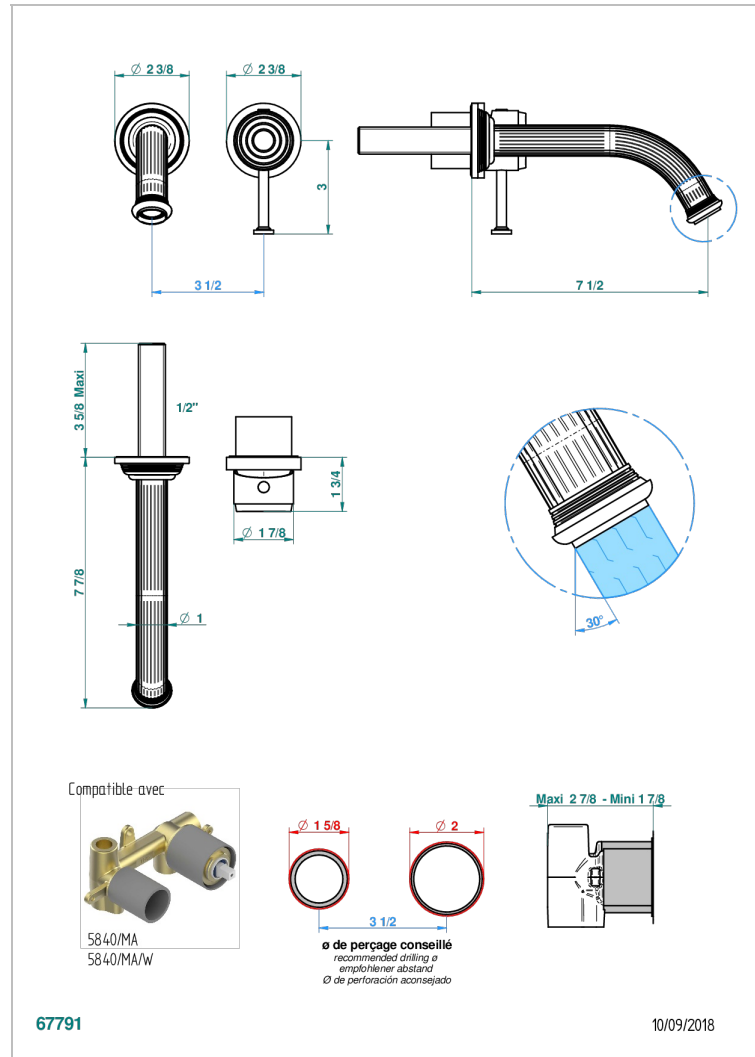

GRAND CENTRAL WHITE ONYX

U9R-6541B

THG
PARIS

Trim only for Built-in basin mixer with spout (two x 1/2" inlets and one 1/2" outlet), without waste

CARACTERÍSTICAS

- Grand central White Onyx
- Trim only for Built-in basin mixer with spout (two x 1/2" inlets and one 1/2" outlet), without waste

ESPECIFICACIONES TÉCNICAS

- Recommandé : 3 bars (max. 5 bars) - Advised : 43,5 psi (max. 72 psi)
- 8,3 l/min à 3 bars (2.2 gpm at 43.5 psi)

PRODUCTOS RELACIONADOS

- Ref. G00-5840/MA Parte empotrada para mezclador mural con salida hembra 1/2