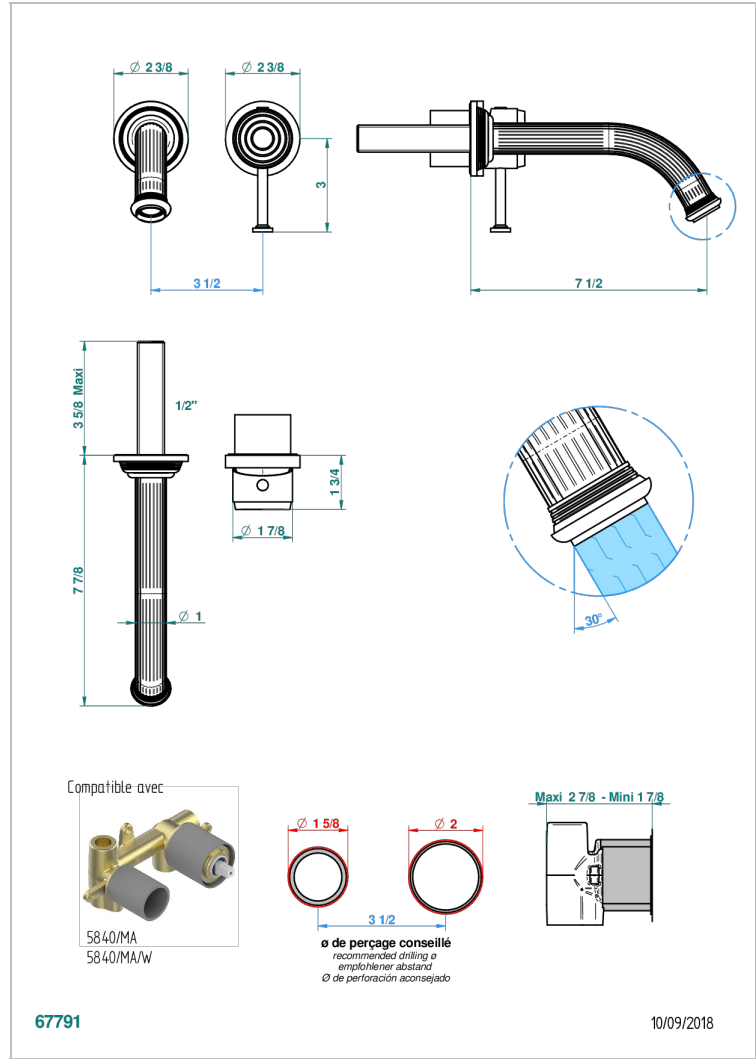

GRAND CENTRAL WHITE ONYX

U9R-6541B

THG[®]
PARIS

Trim only for Built-in basin mixer with spout (two x 1/2" inlets and one 1/2" outlet), without waste

CHARACTERISTIC

- Grand central White Onyx
- Trim only for Built-in basin mixer with spout (two x 1/2" inlets and one 1/2" outlet), without waste

TECHNICAL SPECS

- Recommandé : 3 bars (max. 5 bars) - Advised : 43,5 psi (max. 72 psi)
- 8,3 l/min à 3 bars (2.2 gpm at 43.5 psi)

RELATED SKU'S

- Ref. G00-5840/MA Rough parts for concealed wall-mounted mixer with 1/2" outlet