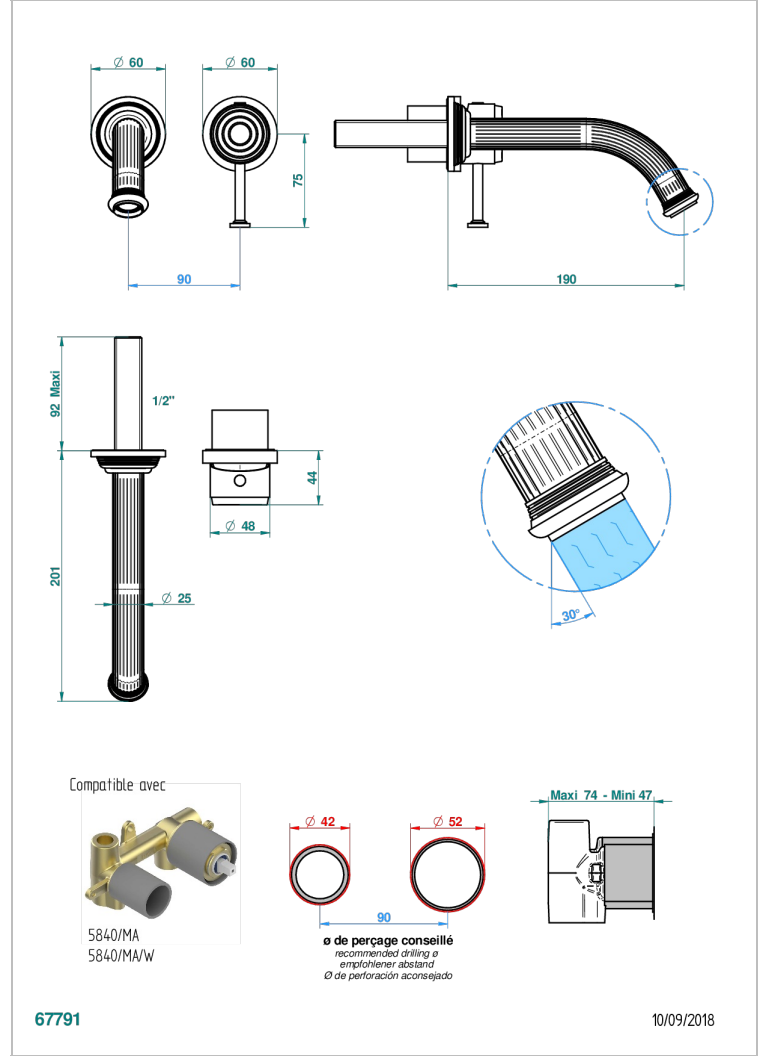

# GRAND CENTRAL WHITE ONYX

U9R-6541B

THG<sup>®</sup>  
PARIS

Trim only for Built-in basin mixer with spout (two x 1/2" inlets and one 1/2" outlet), without waste

## CARACTERÍSTICAS

- Grand central White Onyx
- Trim only for Built-in basin mixer with spout (two x 1/2" inlets and one 1/2" outlet), without waste

## PRODUCTOS RELACIONADOS

- Ref. G00-5840/MA Parte empotrada para mezclador mural con salida hembra 1/2