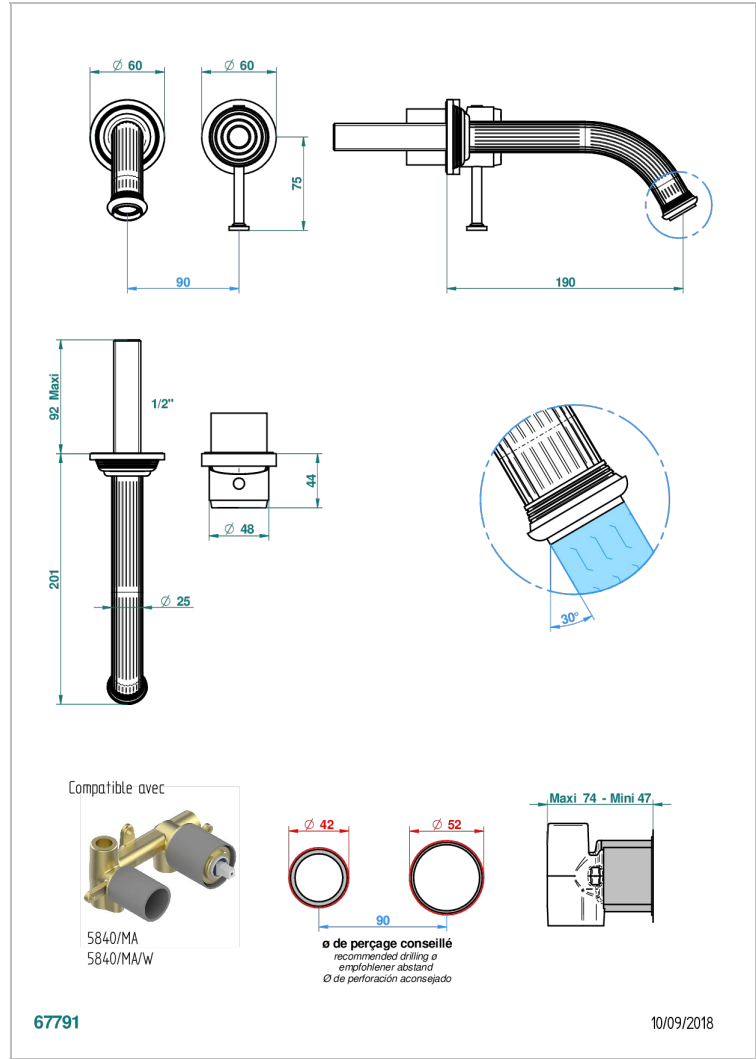

# GRAND CENTRAL WHITE ONYX

U9R-6541B

THG<sup>®</sup>  
PARIS

Trim only for Built-in basin mixer with spout (two x 1/2" inlets and one 1/2" outlet), without waste

## CHARACTERISTIC

- Grand central White Onyx
- Trim only for Built-in basin mixer with spout (two x 1/2" inlets and one 1/2" outlet), without waste

## RELATED SKU'S

- Ref. G00-5840/MA Rough parts for concealed wall-mounted mixer with 1/2" outlet