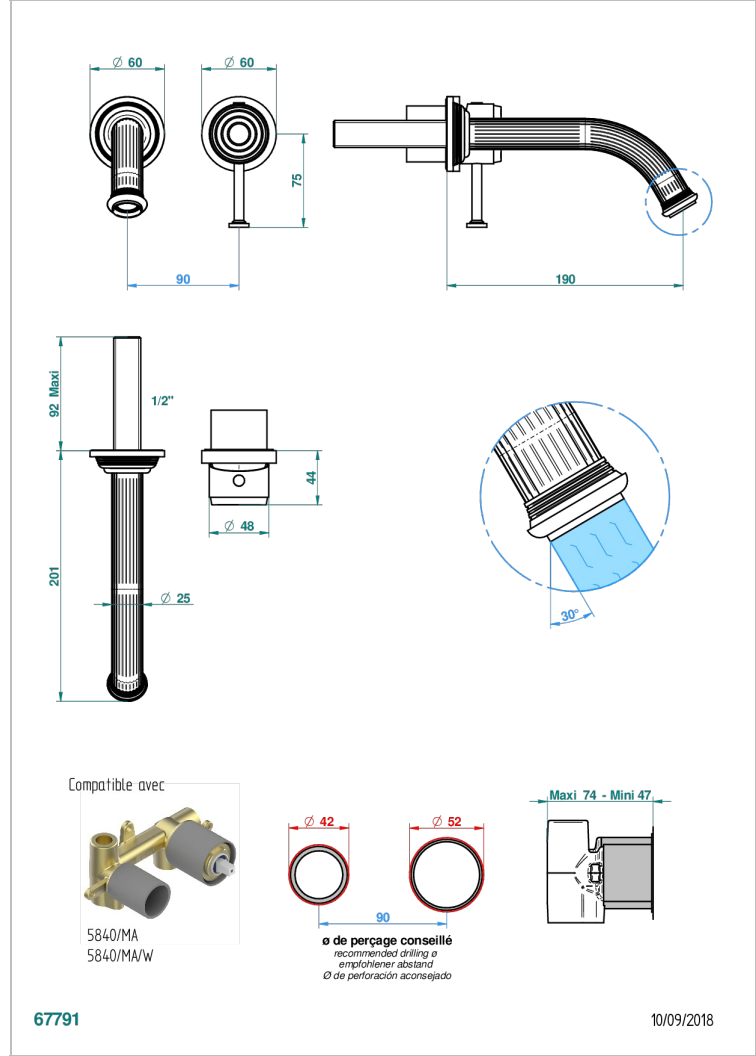

GRAND CENTRAL WHITE ONYX

U9R-6541B

THG
PARIS

Trim only for Built-in basin mixer with spout (two x 1/2" inlets and one 1/2" outlet), without waste

特色

- Grand central White Onyx
- Trim only for Built-in basin mixer with spout (two x 1/2" inlets and one 1/2" outlet), without waste

技术特征

- Recommandé : 3 bars (max. 5 bars) - Advised : 43,5 psi (max. 72 psi)
- 8,3 l/min à 3 bars (2.2 gpm at 43.5 psi)

相关的SKU

- Ref. G00-5840/MA 卫浴套装, 含: 入墙式弯管出水管, 1米25强化软管, 触控式花洒和托勾, 美国标准

可选饰面

Black ceram - D30
Blush PVD - H62
Graphite PVD - H64
Matt Umber PVD - H67
Matt blush PVD - H60
Matt graphite PVD - H65