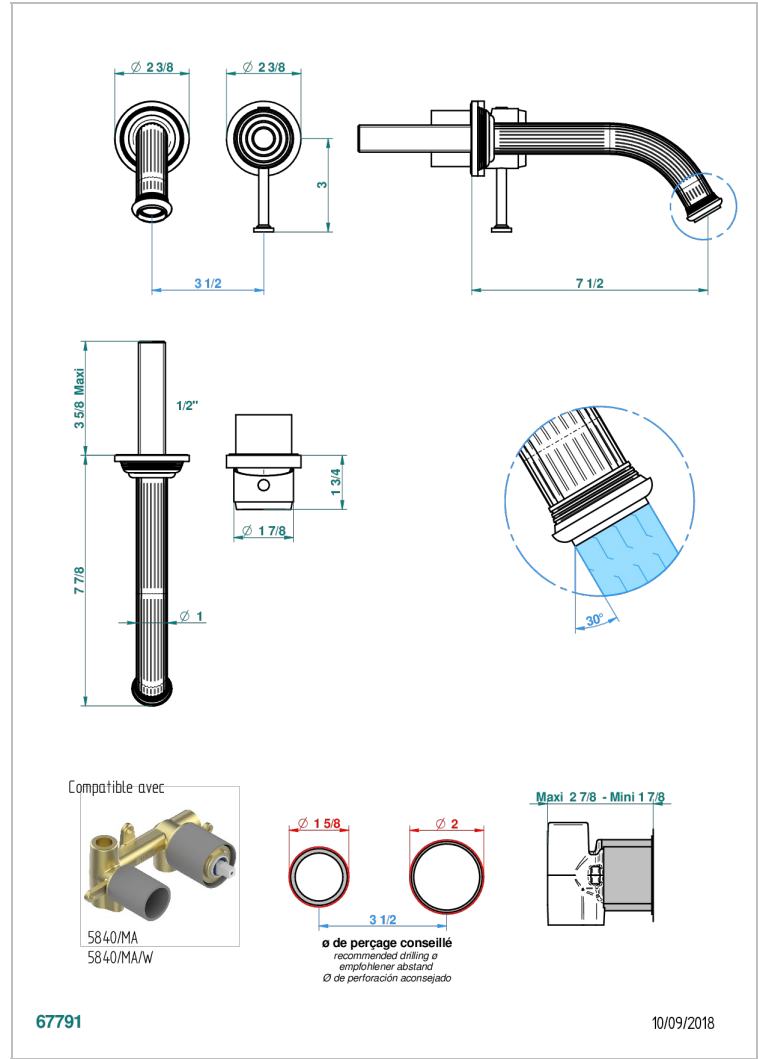

GRAND CENTRAL WHITE ONYX

U9R-6541B

THG
PARIS

Trim only for Built-in basin mixer with spout (two x 1/2" inlets and one 1/2" outlet), without waste

CARACTERÍSTICAS

- Grand central White Onyx
- Trim only for Built-in basin mixer with spout (two x 1/2" inlets and one 1/2" outlet), without waste

ESPECIFICACIONES TÉCNICAS

- Recommandé : 3 bars (max. 5 bars) - Advised : 43,5 psi (max. 72 psi)
- 8,3 l/min à 3 bars (2.2 gpm at 43.5 psi)

PRODUCTOS RELACIONADOS

- Ref. G00-5840/MA Parte empotrada para mezclador mural con salida hembra 1/2