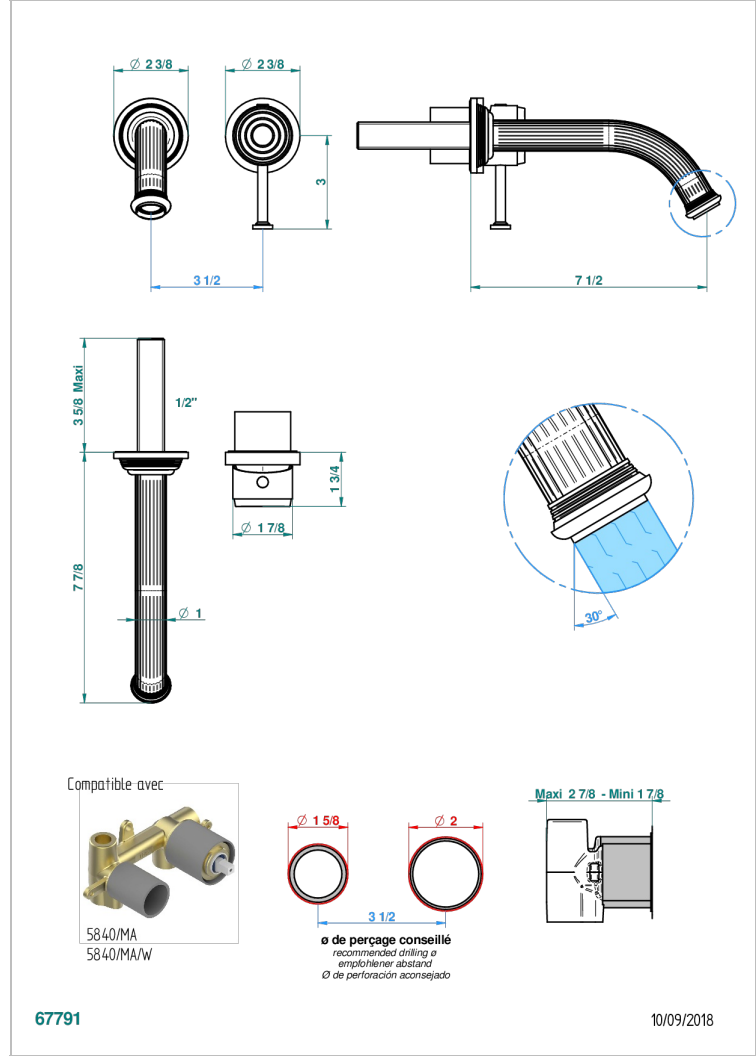

GRAND CENTRAL WHITE ONYX

U9R-6541B

THG[®]
PARIS

Trim only for Built-in basin mixer with spout (two x 1/2" inlets and one 1/2" outlet), without waste

CHARACTERISTIC

- Grand central White Onyx
- Trim only for Built-in basin mixer with spout (two x 1/2" inlets and one 1/2" outlet), without waste

TECHNICAL SPECS

- Recommandé : 3 bars (max. 5 bars) - Advised : 43,5 psi (max. 72 psi)
- 8,3 l/min à 3 bars (2.2 gpm at 43.5 psi)

RELATED SKU'S

- Ref. G00-5840/MA Rough parts for concealed wall-mounted mixer with 1/2" outlet