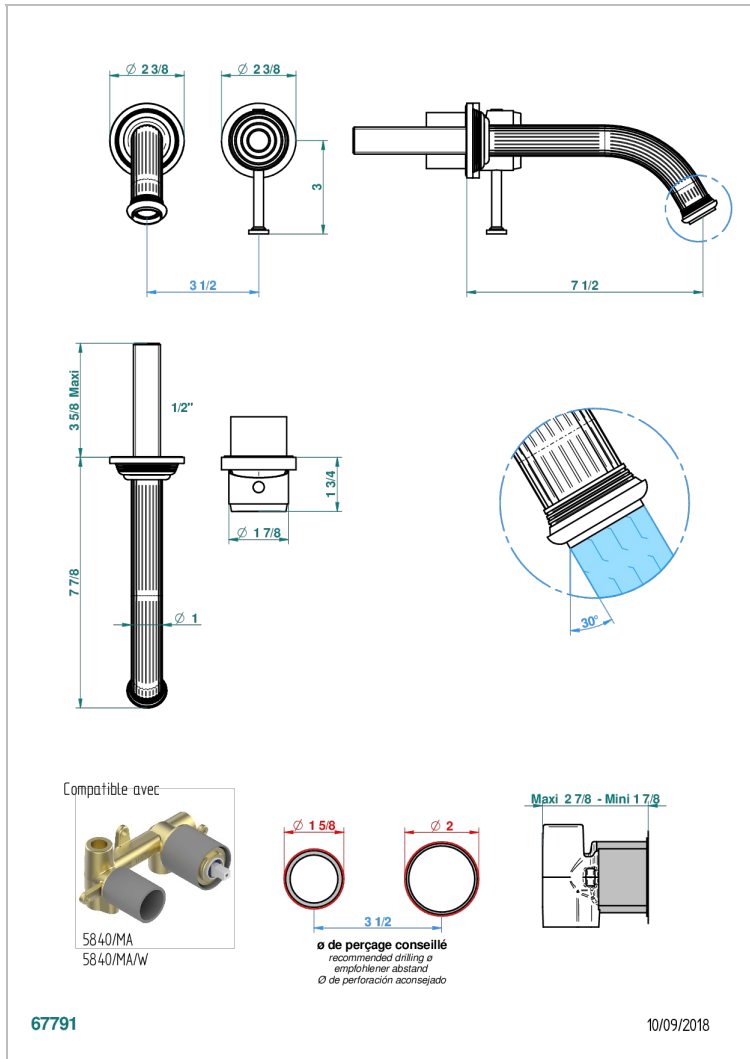

GRAND CENTRAL WHITE ONYX

U9R-6541B

THG
PARIS

Trim only for Built-in basin mixer with spout (two x 1/2" inlets and one 1/2" outlet), without waste

特色

- Grand central White Onyx
- Trim only for Built-in basin mixer with spout (two x 1/2" inlets and one 1/2" outlet), without waste

技术特征

- Recommandé : 3 bars (max. 5 bars) - Advised : 43,5 psi (max. 72 psi)
- 8,3 l/min à 3 bars (2.2 gpm at 43.5 psi)

相关的SKU

- Ref. G00-5840/MA 卫浴套装, 含: 入墙式弯管出水管, 1米25强化软管, 触控式花洒和托勾, 美国标准

可选饰面

Black ceram - D30
Blush PVD - H62
Graphite PVD - H64
Matt Umber PVD - H67
Matt blush PVD - H60
Matt graphite PVD - H65