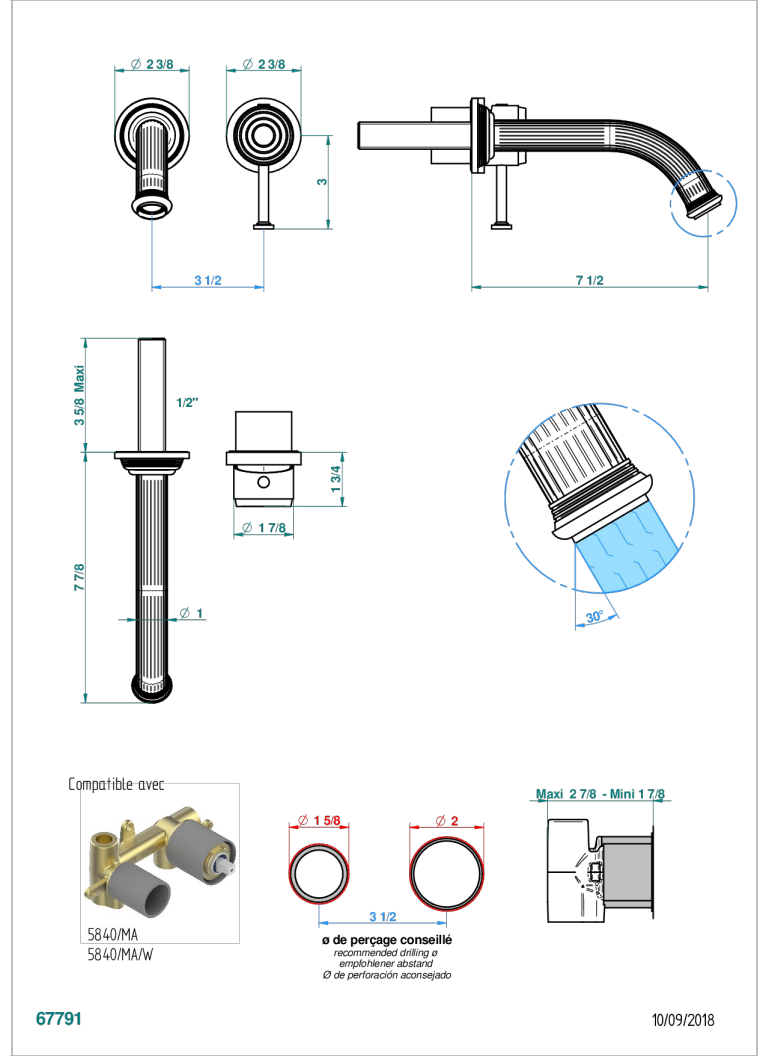

GRAND CENTRAL BLACK ONYX WITH LEVER

U9N-6541B

THG
PARIS

Trim only for Built-in basin mixer with spout (two x 1/2" inlets and one 1/2" outlet), without waste

CARACTERÍSTICAS

- Grand central Black Onyx with lever
- Trim only for Built-in basin mixer with spout (two x 1/2" inlets and one 1/2" outlet), without waste

ESPECIFICACIONES TÉCNICAS

- Recommandé : 3 bars (max. 5 bars) - Advised : 43,5 psi (max. 72 psi)
- 8,3 l/min à 3 bars (2.2 gpm at 43.5 psi)

PRODUCTOS RELACIONADOS

- Ref. G00-5840/MAUS Rough parts for concealed wall-mounted mixer with 1/2" outlet