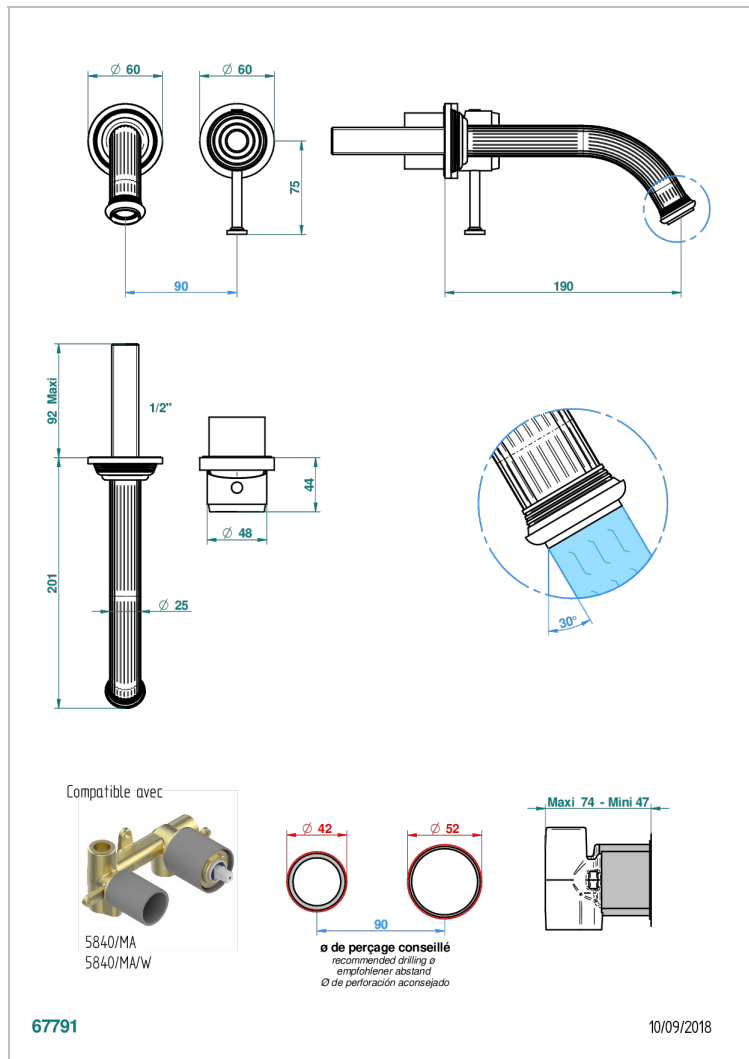

GRAND CENTRAL BLACK ONYX WITH LEVER

U9N-6541B

Trim only for Built-in basin mixer with spout (two x 1/2" inlets and one 1/2" outlet), without waste

CHARACTERISTIC

- Grand central Black Onyx with lever
- Trim only for Built-in basin mixer with spout (two x 1/2" inlets and one 1/2" outlet), without waste

TECHNICAL SPECS

- Recommandé : 3 bars (max. 5 bars) - Advised : 43,5 psi (max. 72 psi)
- 8,3 l/min à 3 bars (2.2 gpm at 43.5 psi)

RELATED SKU'S

- Ref. G00-5840/MA/W Rough parts for concealed wall-mounted mixer with 1/2" outlet, for WC douche - WRAS approved